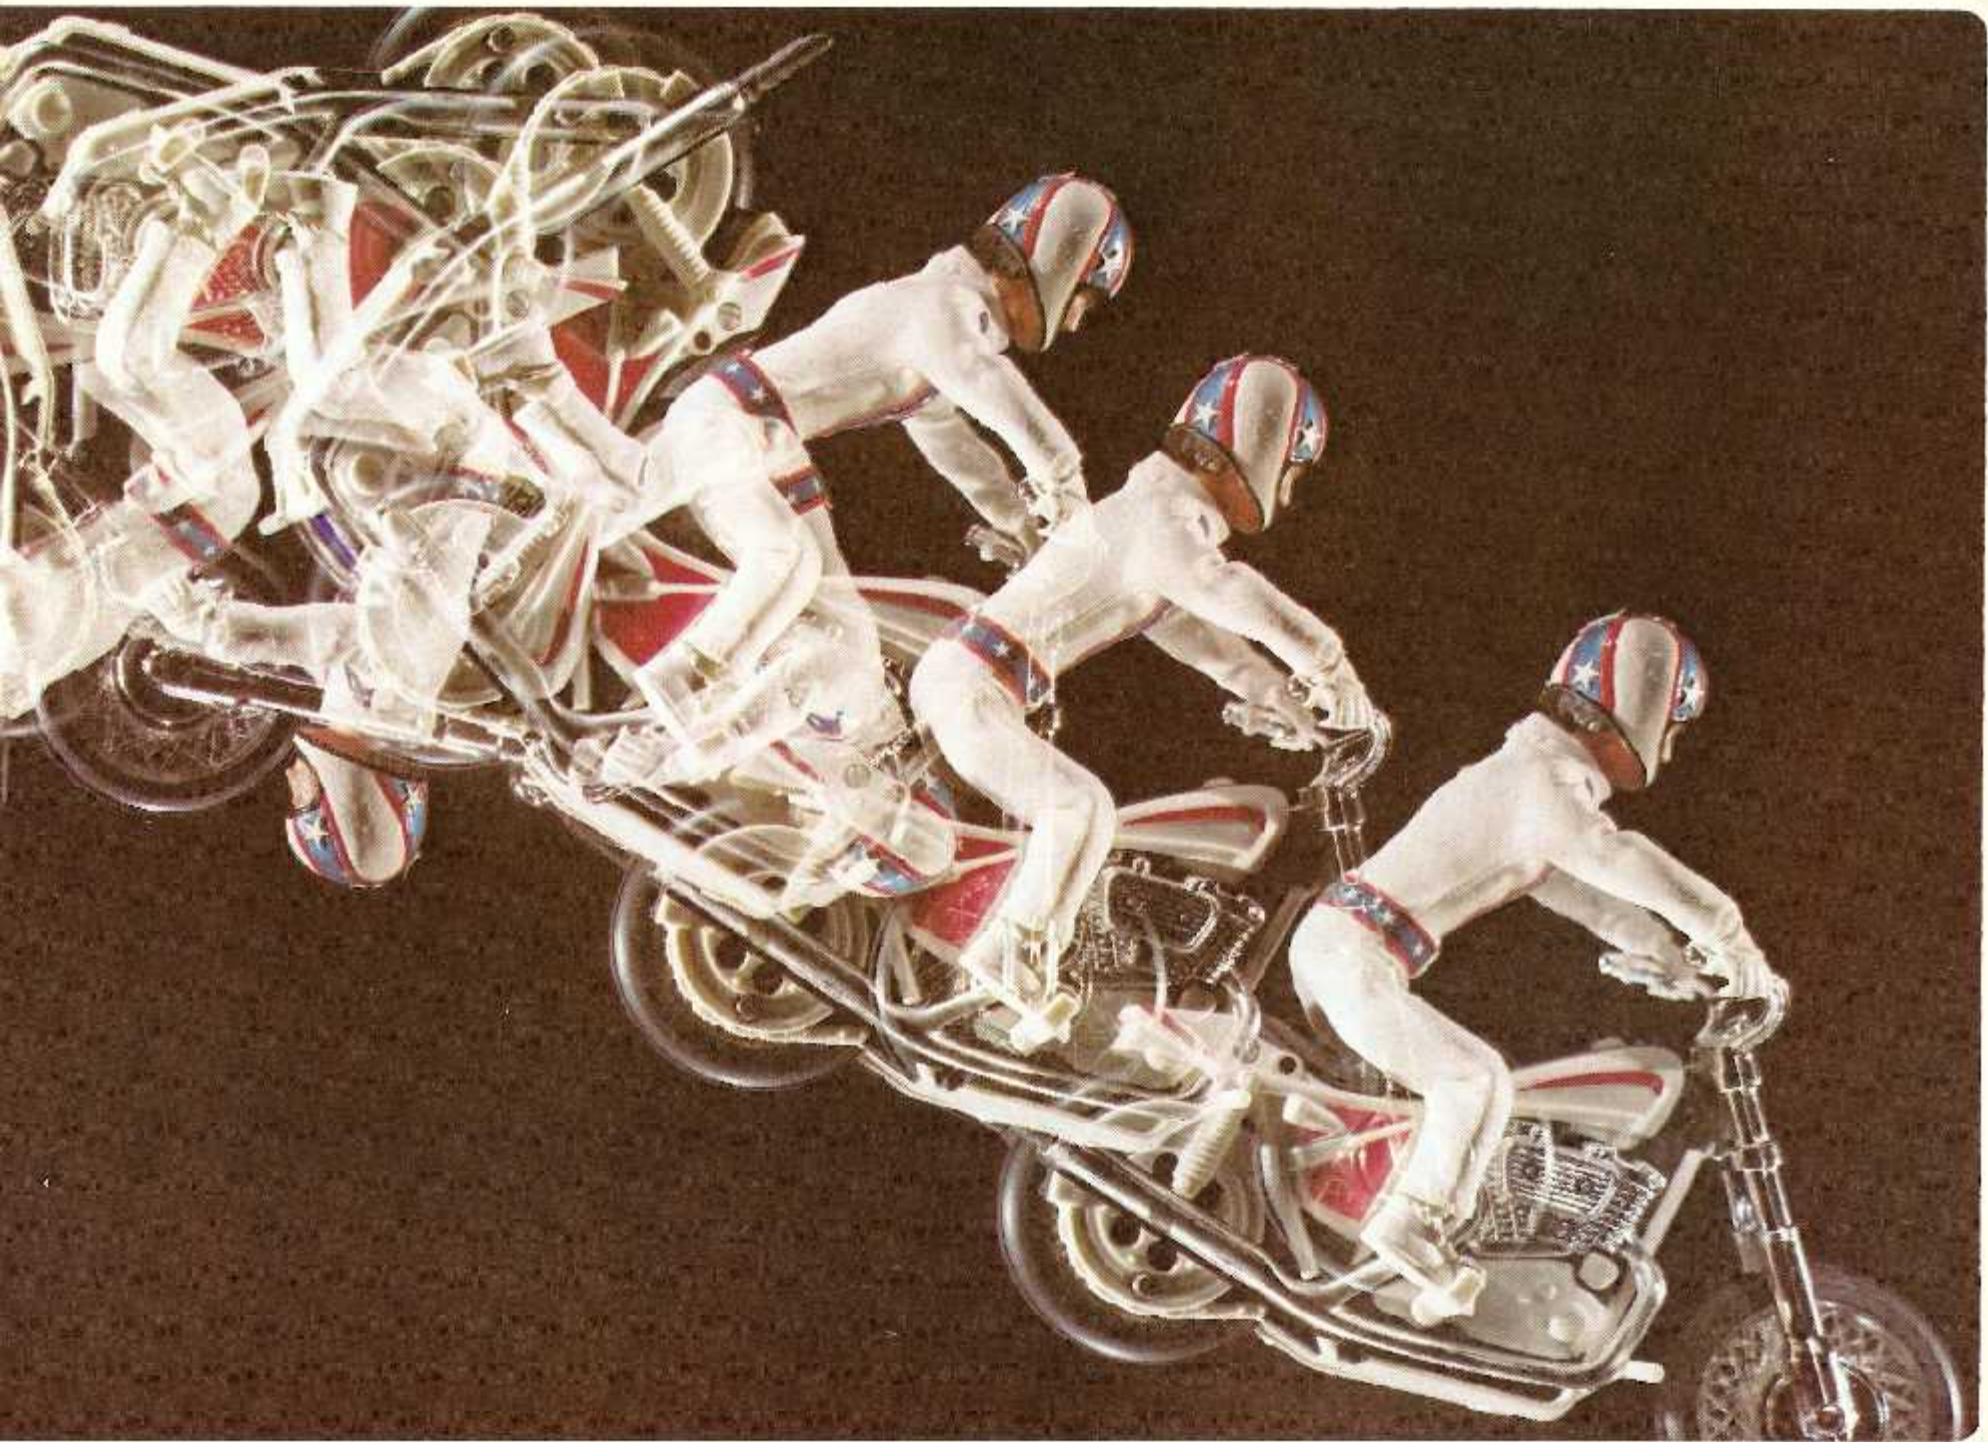

# TOYS

Every Evel Knievel performance is action packed! Straphanging from the side of the stunt cycle...standing upright...or doing handstands...he's a thrill a minute.

## 3407-4 EVEL KNEIVEL™ STUNT CYCLE WITH FIGURE

It's excitement from the word go with Evel Knievel and his high flying cycle that does wheelies, jumps, and flips... performing just about every maneuver known to the real Evel and even a couple Evel can't do! What makes it all possible? The patented gyro-mechanism that makes this the only two-wheel cycle of its kind—assuring a perfect landing every time. And Evel himself comes through with flying colors! Seven inches high, dressed to the hilt in Evel's official uniform, with removable helmet and swagger stick, he all but comes to life as he moves agilely into different positions leaving his audience breathless with his dare-deviltry. The starting point for all this action... a powerful booster that the cycle fits into, and a winder that sets it all off. It's fun to zoom—for all adventure loving youngsters.

## 3403-3 ASSORTED EVEL KNEIVEL™ FIGURES

Poseable Evel Knievel action figures come in a choice of 3 different color outfits—red, white or blue, each complete with swagger stick and removable helmet. Package will stand by itself or can be hung from peg board.