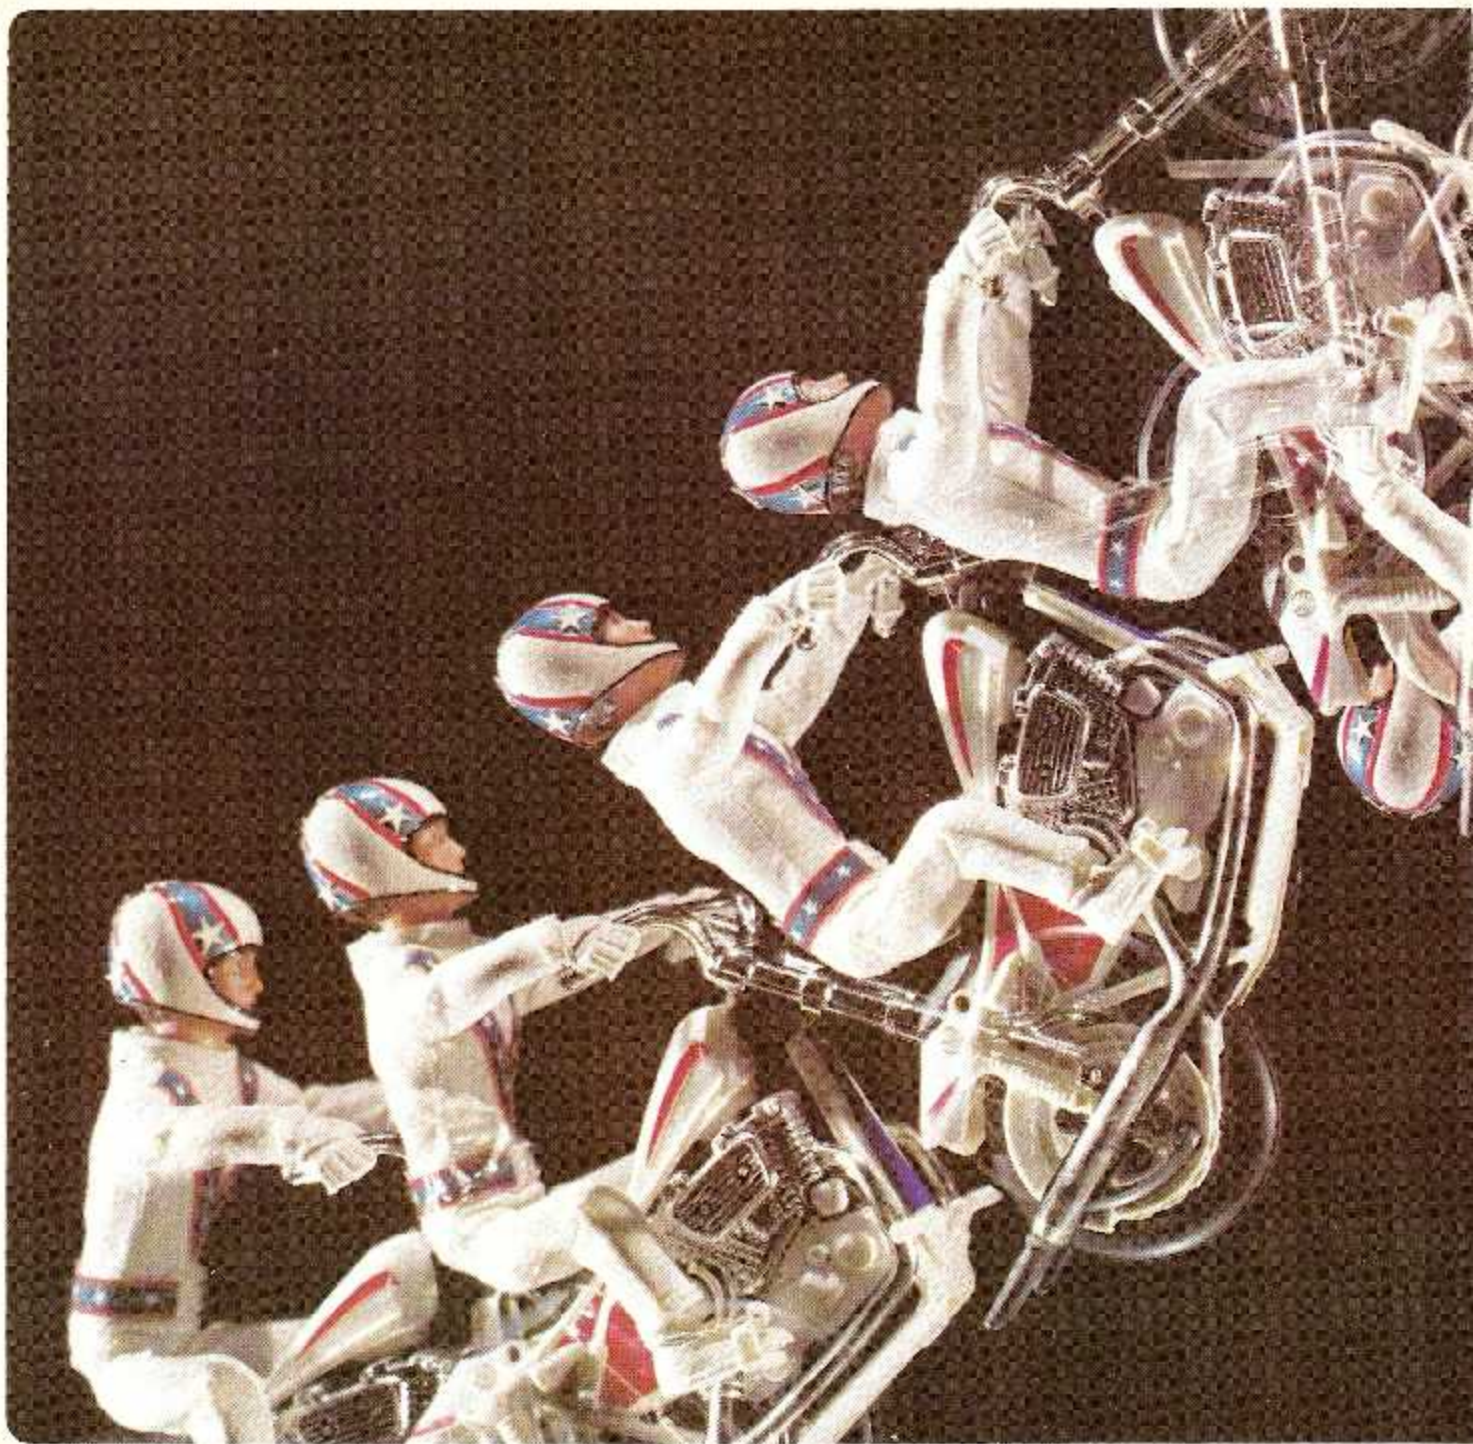

# TOYS

Every Evel Knievel performance is action packed! Straphanging from the side of the stunt cycle...standing upright...or doing handstands...he's a thrill a minute.

## 3407-4 EVEL KNEIVEL™ STUNT CYCLE WITH FIGURE

It's excitement from the word go with Evel Knievel and his high flying cycle that does wheelies, jumps, and flips... performing just about every maneuver known to the real Evel and even a couple Evel can't do! What makes it all possible? The patented gyro-mechanism that makes this the only two-wheel cycle of its kind—assuring a perfect landing every time. And Evel himself comes through with flying colors! Seven inches high, dressed to the hilt in Evel's official uniform, with removable helmet and swagger stick, he all but comes to life as he moves agilely into different positions leaving his audience breathless with his dare-deviltry. The starting point for all this action... a powerful booster that the cycle fits into, and a winder that sets it all off. It's fun to zoom—for all adventure loving youngsters.

## 3403-3 ASSORTED EVEL KNEIVEL™ FIGURES

Poseable Evel Knievel action figures come in a choice of 3 different color outfits—red, white or blue, each complete with swagger stick and removable helmet. Package will stand by itself or can be hung from peg board.