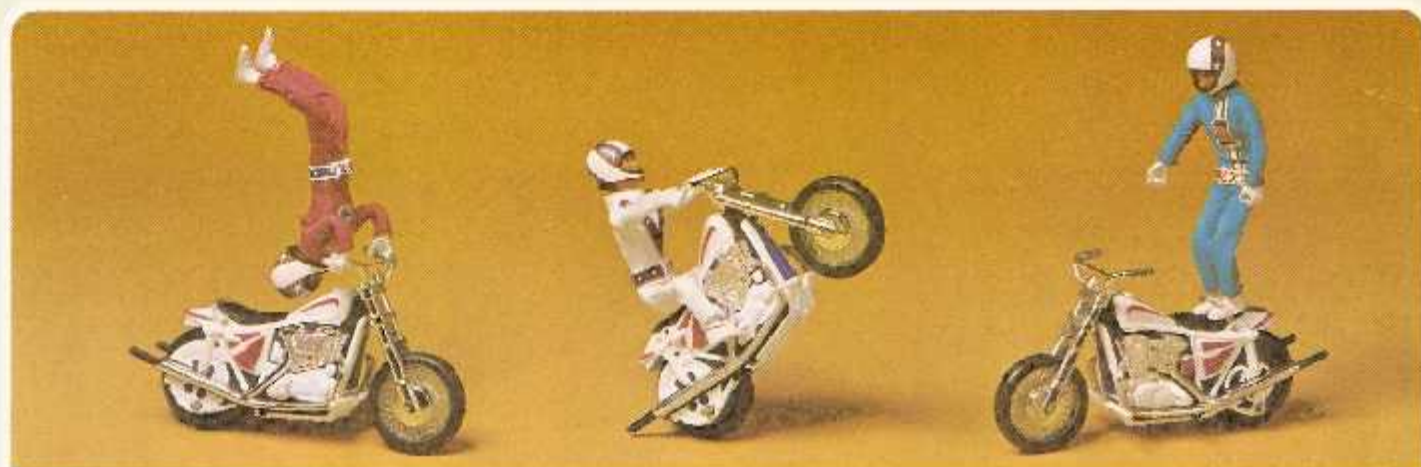

TOYS

Every Evel Knievel performance is action packed! Straphanging from the side of the stunt cycle...standing upright...or doing handstands...he's a thrill a minute.

3407-4 EVEL KNEIVEL™ STUNT CYCLE WITH FIGURE

It's excitement from the word go with Evel Knievel and his high flying cycle that does wheelies, jumps, and flips... performing just about every maneuver known to the real Evel and even a couple Evel can't do! What makes it all possible? The patented gyro-mechanism that makes this the only two-wheel cycle of its kind—assuring a perfect landing every time. And Evel himself comes through with flying colors! Seven inches high, dressed to the hilt in Evel's official uniform, with removable helmet and swagger stick, he all but comes to life as he moves agilely into different positions leaving his audience breathless with his dare-deviltry. The starting point for all this action... a powerful booster that the cycle fits into, and a winder that sets it all off. It's fun to zoom—for all adventure loving youngsters.

PACK: 6/12 doz.   WEIGHT: 11 lbs.

3403-3 ASSORTED EVEL KNEIVEL™ FIGURES

Poseable Evel Knievel action figures come in a choice of 3 different color outfits—red, white or blue, each complete with swagger stick and removable helmet. Package will stand by itself or can be hung from peg board.

PACK: 2 doz.   WEIGHT: 18 lbs.