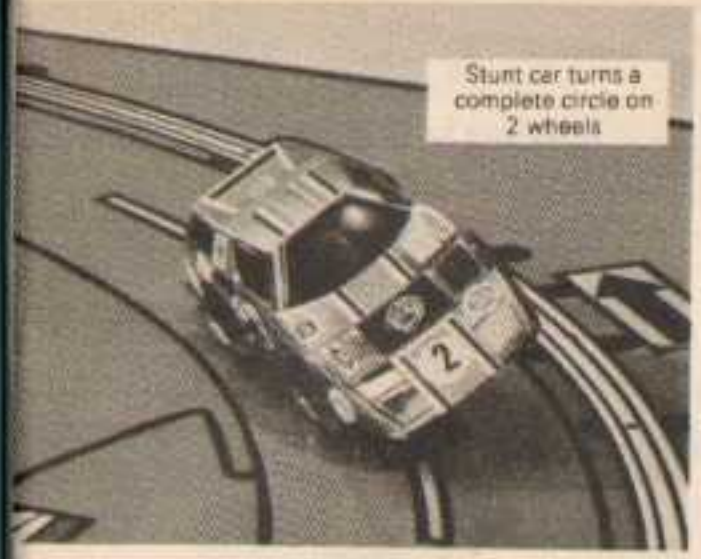

### Evel's No. 1 Canyon Rig for trips into the wilds

(SHOWN ON OPPOSITE PAGE)

**\$10.45** set

1 An ideal camper for Evel and his stunt cycle (not included... order separately at right) to follow to canyon edge. Combines pickup truck and camper that opens up into tent. Sets up on pickup flatbed or on ground. Includes 3-piece jump ramp so Evel can practice jumping his own canyon rig. Comes complete with canteen, binoculars, rifle, back pack, machete and tool box with screwdriver, wrench and hammer. Campfire with tripod, axe, bean pot and flashlight. Plastic. Van 16x7x9 in. high. Ages 5 and up. 49 C 58274—Shpg. wt. 2 lbs. 8 oz. ....Set \$10.45

### Evel and his Fast Tracker Car perform perfect wheelies

(SHOWN ON OPPOSITE PAGE)

**\$11.47**

2 When Evel has 4 wheels, he's still a 2-wheel daredevil. Put Evel behind the wheel of his Fast Tracker Car, place it on the energizer. Wind it up to top speed... then let go. Watch his car scream off the energizer doing an incredible vertical wheelie. When it runs out of power, car automatically rights itself on all 4 wheels. Make your own jump ramp and watch the Fast Tracker Car jump the ramp doing a wheelie. Includes energizer and 7-inch Evel dressed in official uniform. Car 7x4 1/2 x 5 in. high. Plastic. Ages 5 and up. 49 C 58478—Shipping wt. 2 lbs. 6 oz. ....\$11.47