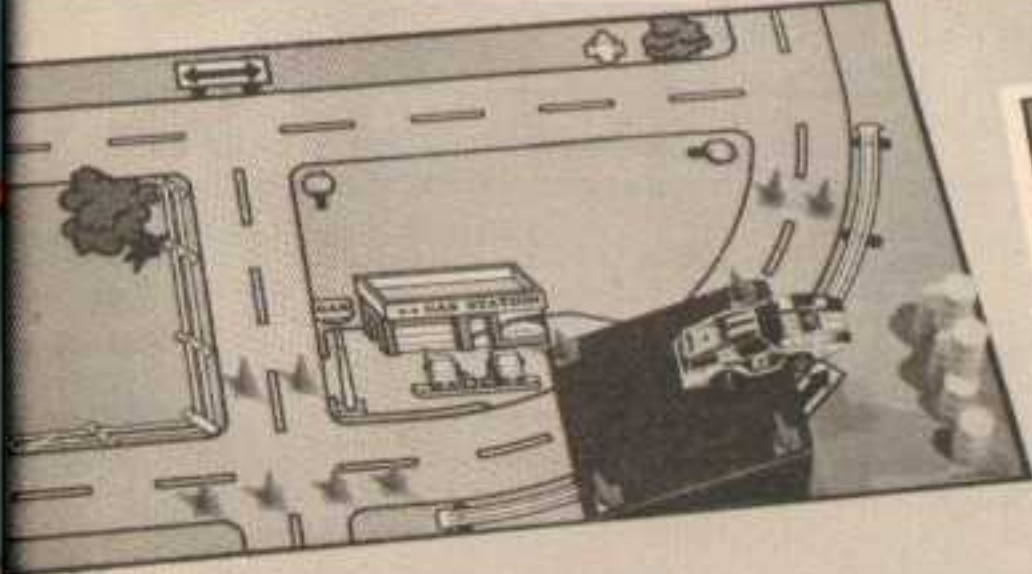

TTP Car Stunt Set lets you perform stunts real daredevils try

$8.95 set

Just pump tower and listen to the turbo sound as power builds. Release lever and send car racing over play area. Watch it zoom up the ramp, jump over obstacles, crash into and between barrels and turn a complete circle on two wheels. Performs many stunts that professional daredevil drivers attempt. Includes TTP tower, stunt car, jump and wheelie ramp, 24x36-inch vinyl play mat with barrels and pylons. Car measures 6 1/2 inches long. Plastic. Recommended for ages 5 and up. 49 C 54826—Shipping weight 2 pounds 10 ounces.....Set $8.95