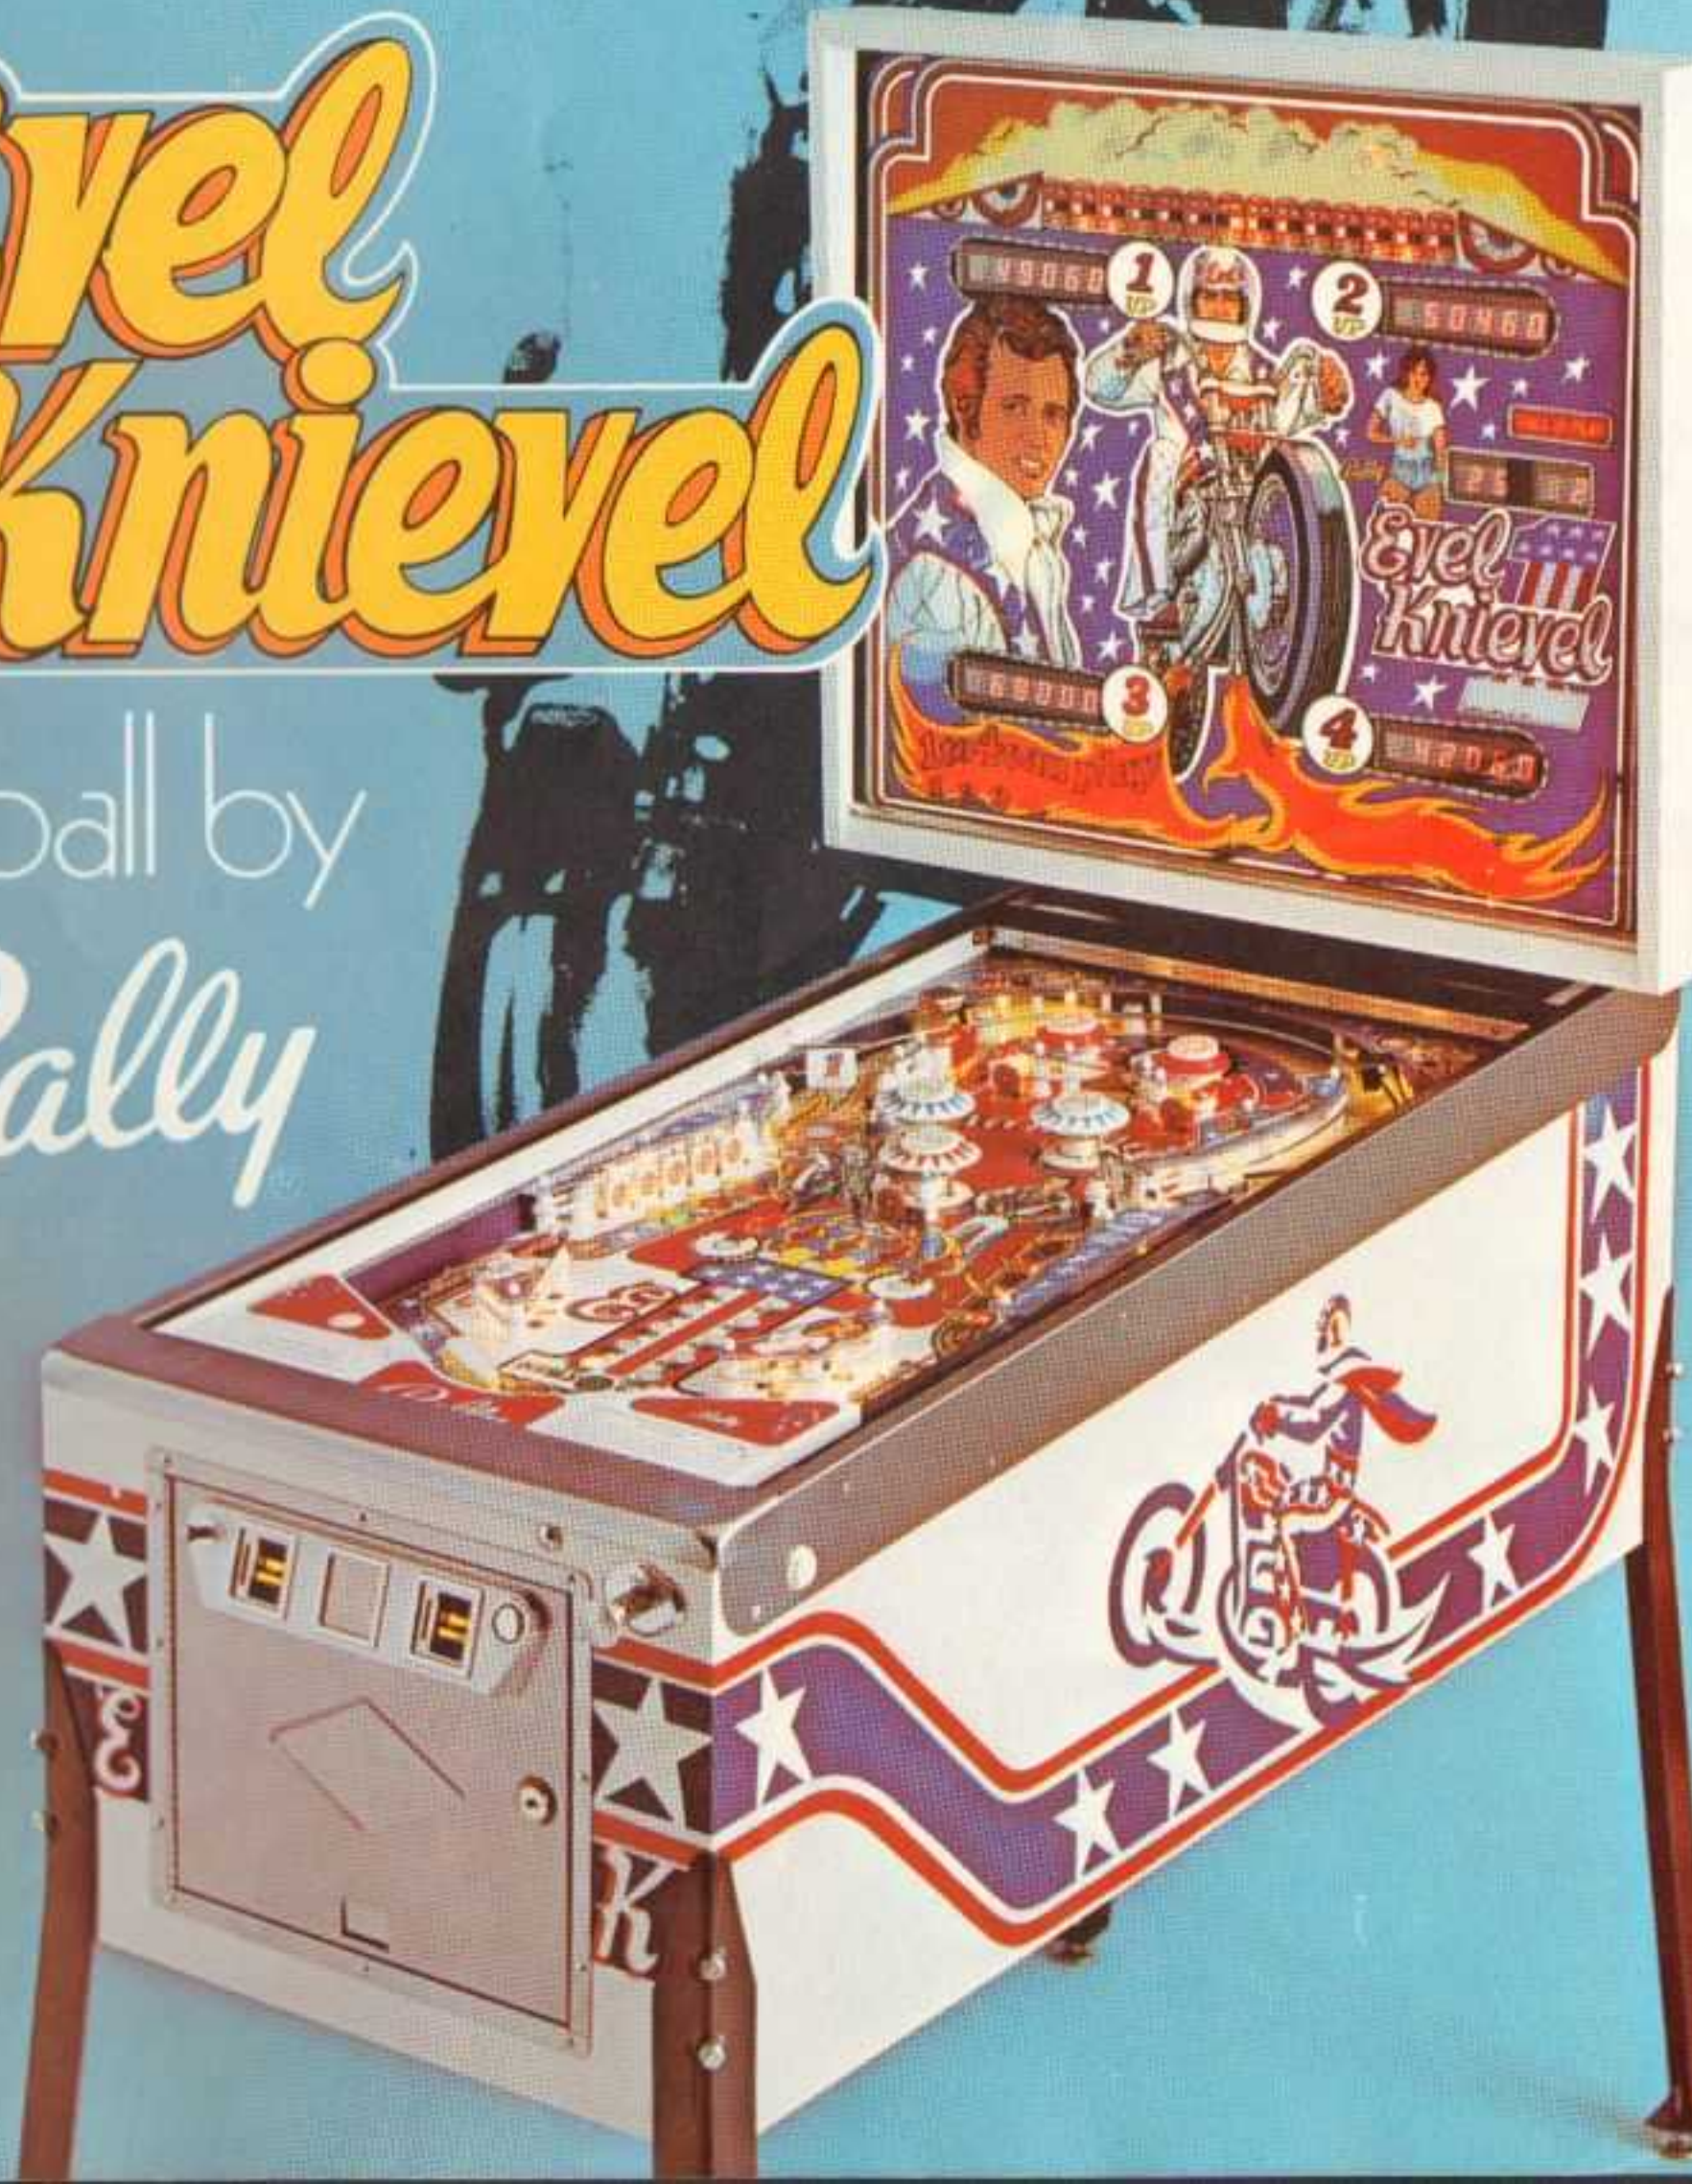

Evel Knievel T-Shirts now available through your distributor!

The operation of these games and the features therein may be subject to various state and local laws or regulations. It is not intended here-in to solicit the sale of such games in any jurisdiction wherein the same may not be lawfully sold or operated.

Evel's
greatest
performance!

Evel Knievel

pinball by
Bally