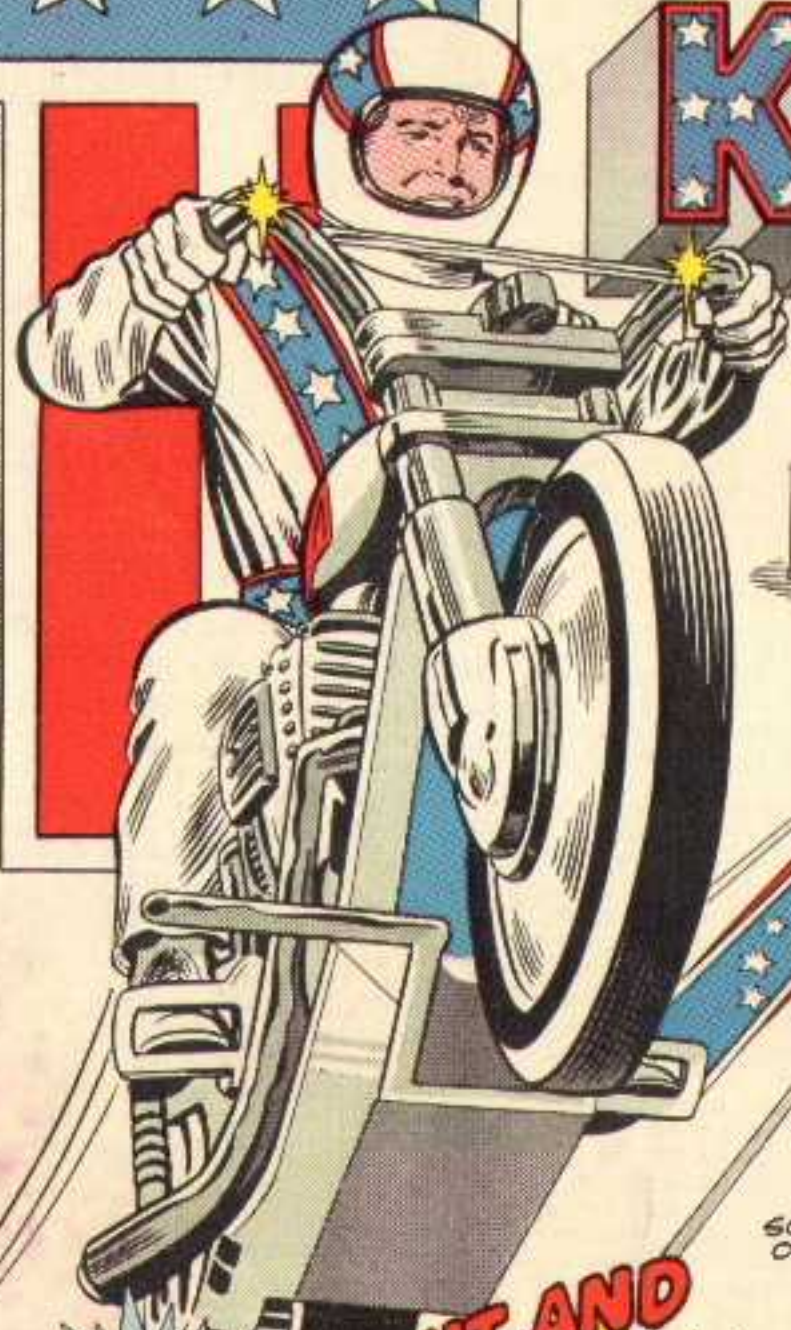

**SET COMES COMPLETE WITH
EVEL KNIEVEL FIGURE, STUNT
CYCLE & GYRO REV-BOOSTER**

SCRAMBLE VAN SOLD SEPARATELY
ADDITIONAL FIGURES SOLD SEPARATELY

IDEAL PRESENTS
THE CONTINUING
ADVENTURES OF

EVEL KNEIVEL

© 1974 IDEAL TOY CORPORATION, NEW BRITAIN, CONNECTICUT 06458

STUNT STADIUM CARRY CASE

WATCH IN AMAZEMENT AS EVEL LIFTS HIMSELF OFF THE STUNT CYCLE USING THE INCREDIBLE "SKY HOOK"

AND SENDS HIS CYCLE BURSTING THROUGH THE STADIUM DOORS!

SCRAMBLE VAN

THRILL TO SOMERSAULTS AND JUMPS OVER THE EVEL KNEIVEL SCRAMBLE VAN!