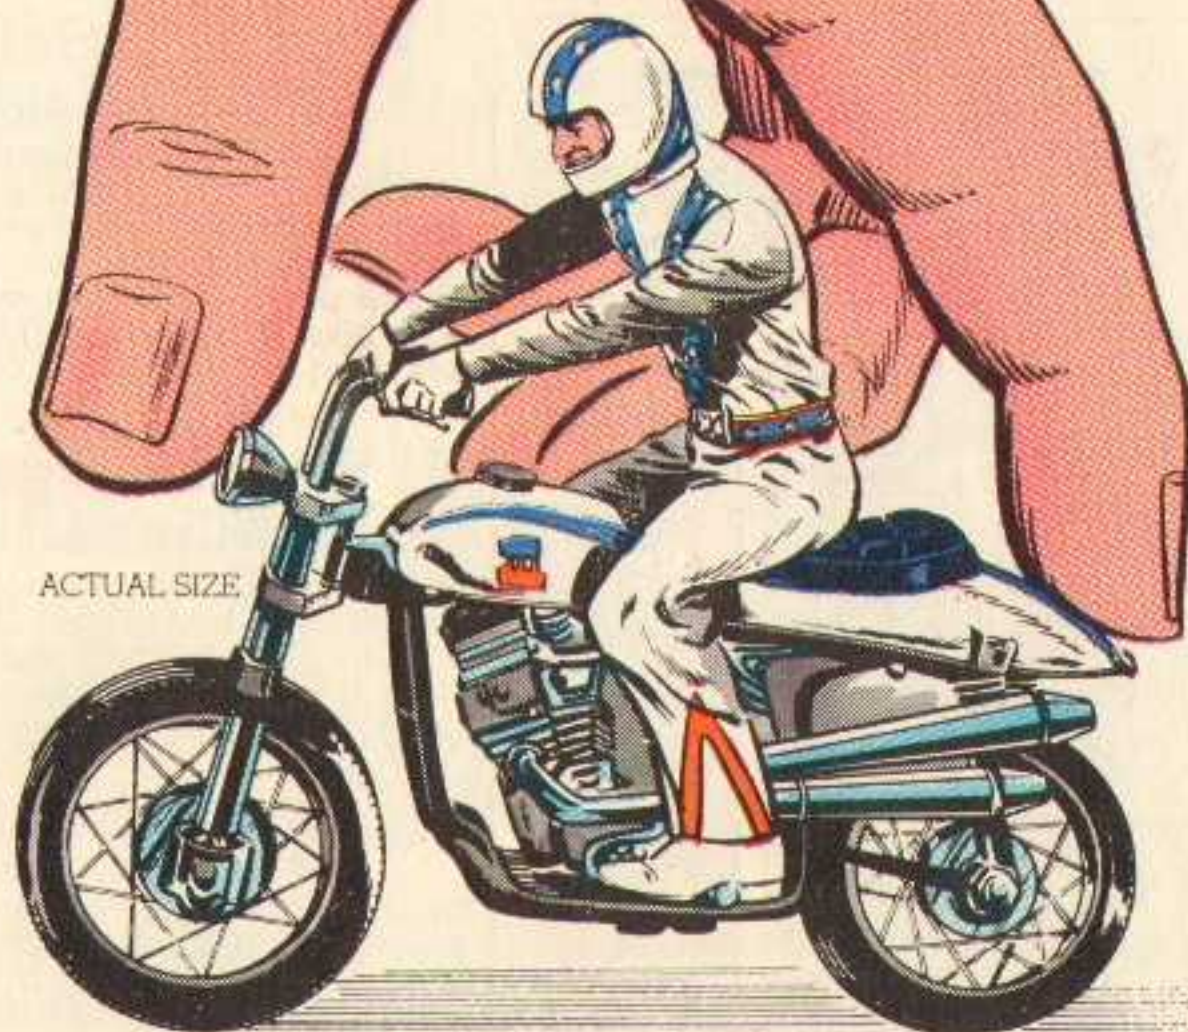

BIG ADVENTURES BEGIN WITH EVEL KNieVEL MINIATURES.

With the Evel Knievel Precision Miniatures the bigger the adventure the better, because each miniature is made of die-cast metal and high impact plastic. That's the kind that's rugged enough for play.

And whether your adventures take you to Snake River Canyon, over 14 buses or down the Indy speed strip, it's all part of the fun with the Evel Knievel Precision Miniatures.

There are six Evel Knievel Precision Miniatures and each one has remarkable detail, so you'll want to collect all six.