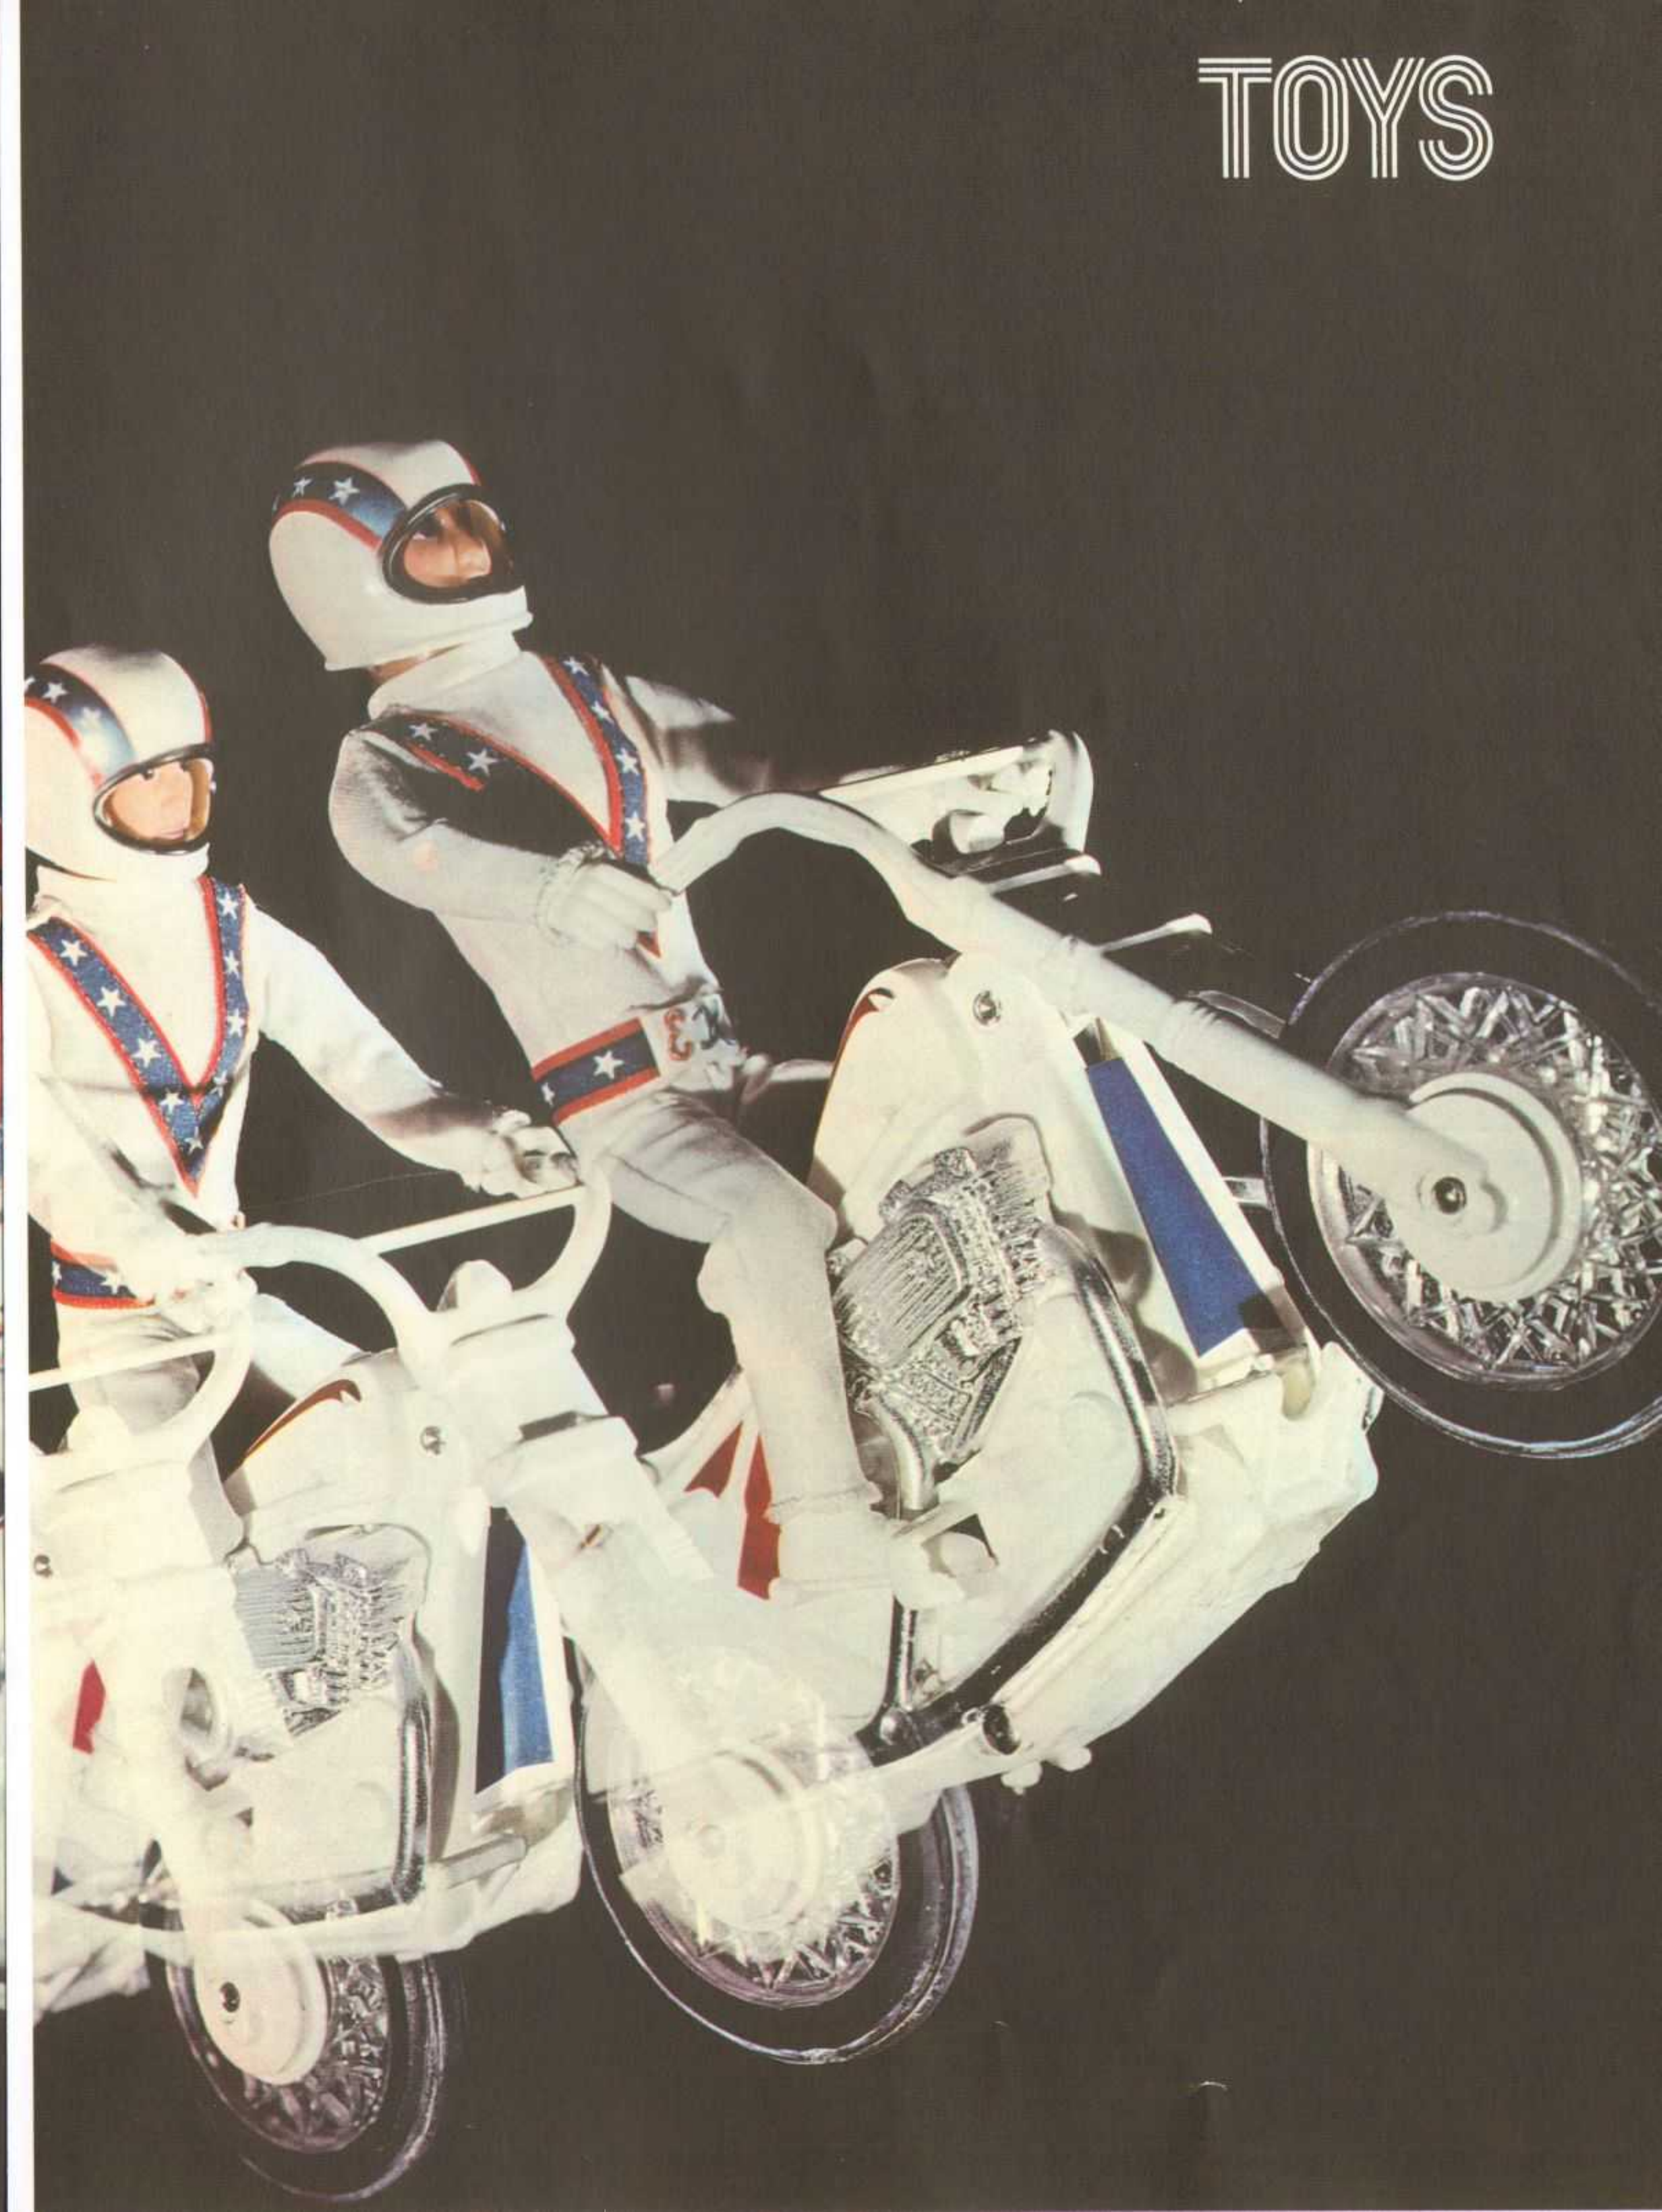

IDEAL 1974

TOYS
DOLLS
GAMES

Toys
Action vehicles

3415-7
EVEL KNIEVEL™ STUNT AND CRASH CAR WITH FIGURE

Even when he has four wheels, Evel is still a two-wheel daredevil. His gyro-powered Stunt and Crash Car accelerates out of the energizer balanced up on its two side wheels. Evel is inside in complete control until he hits an obstacle . . . then *crash* the car explodes apart with Evel safely strapped to his seat inside the roll cage. Fenders, hood, body and chassis re-assemble quickly and easily for another spectacular stunt and crash run. A simple twist of the air cleaner hooks the body onto the chassis for stunt runs with no explosion. The red, white and blue paint job and big number "1" tell everyone that this car belongs to the King of the Stuntmen.

Pack: 6/12 doz. Wgt: 15 lbs.

3417-3
EVEL KNieVEL™ CANYON SKY CYCLE™ WITH FIGURE
Here's a replica of the one-of-a-kind vehicle that will propel Evel Knievel in the greatest daredevil stunt of all times . . . a death-defying jump across the Snake River Canyon. Powered by the patented gyro motor, the Canyon Sky Cycle rockets out of the energizer like a supersonic plane on two wheels—complete with a realistic jet engine noise. Evel figure fits snugly inside and has extra protection from the rubber nose cone which absorbs landing shocks after every canyon jump.