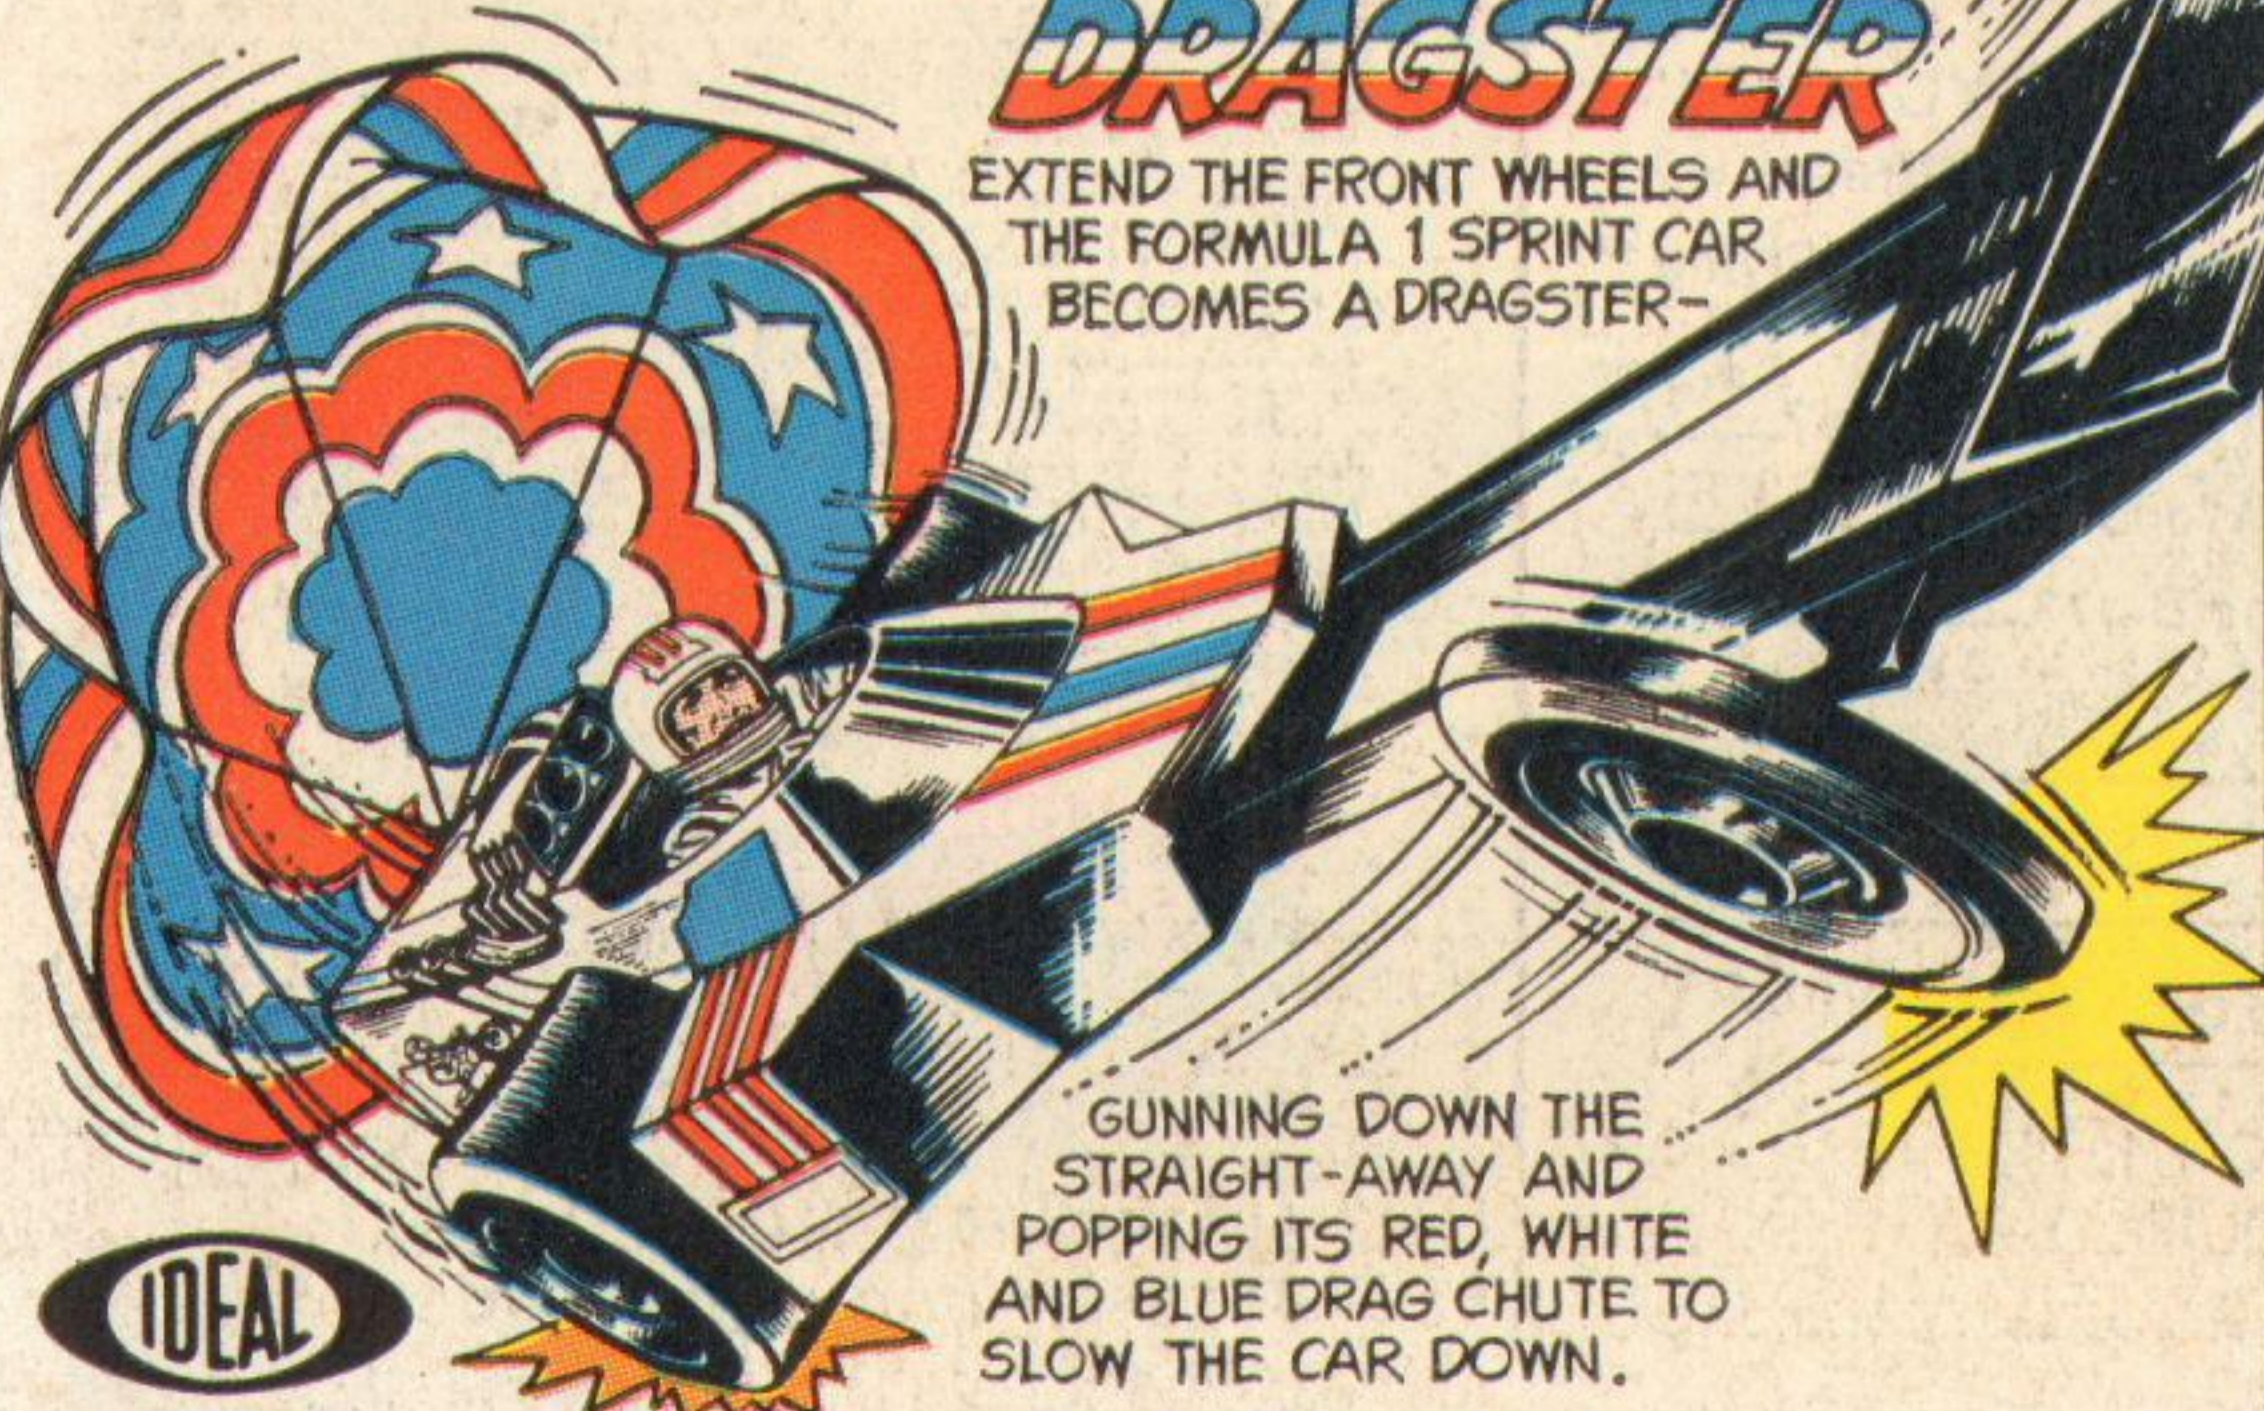

**GYRO-POWERED
ENERGIZER™**

STARTING POINT FOR ALL THE EVEL KNIEVEL™ ACTION VEHICLES! SOLD WITH STUNT CYCLE AND DRAGSTER, ALSO SOLD SEPARATELY.

**STUNT
CYCLE**

EVEL GOES UP AND SOMERSAULTS OVER THE EVEL KNIEVEL SCRAMBLE VAN®

**EVEL KNIEVEL™
FORMULA II
DRAGSTER**

EXTEND THE FRONT WHEELS AND THE FORMULA 1 SPRINT CAR BECOMES A DRAGSTER-

GUNNING DOWN THE STRAIGHT-AWAY AND POPPING ITS RED, WHITE AND BLUE DRAG CHUTE TO SLOW THE CAR DOWN.