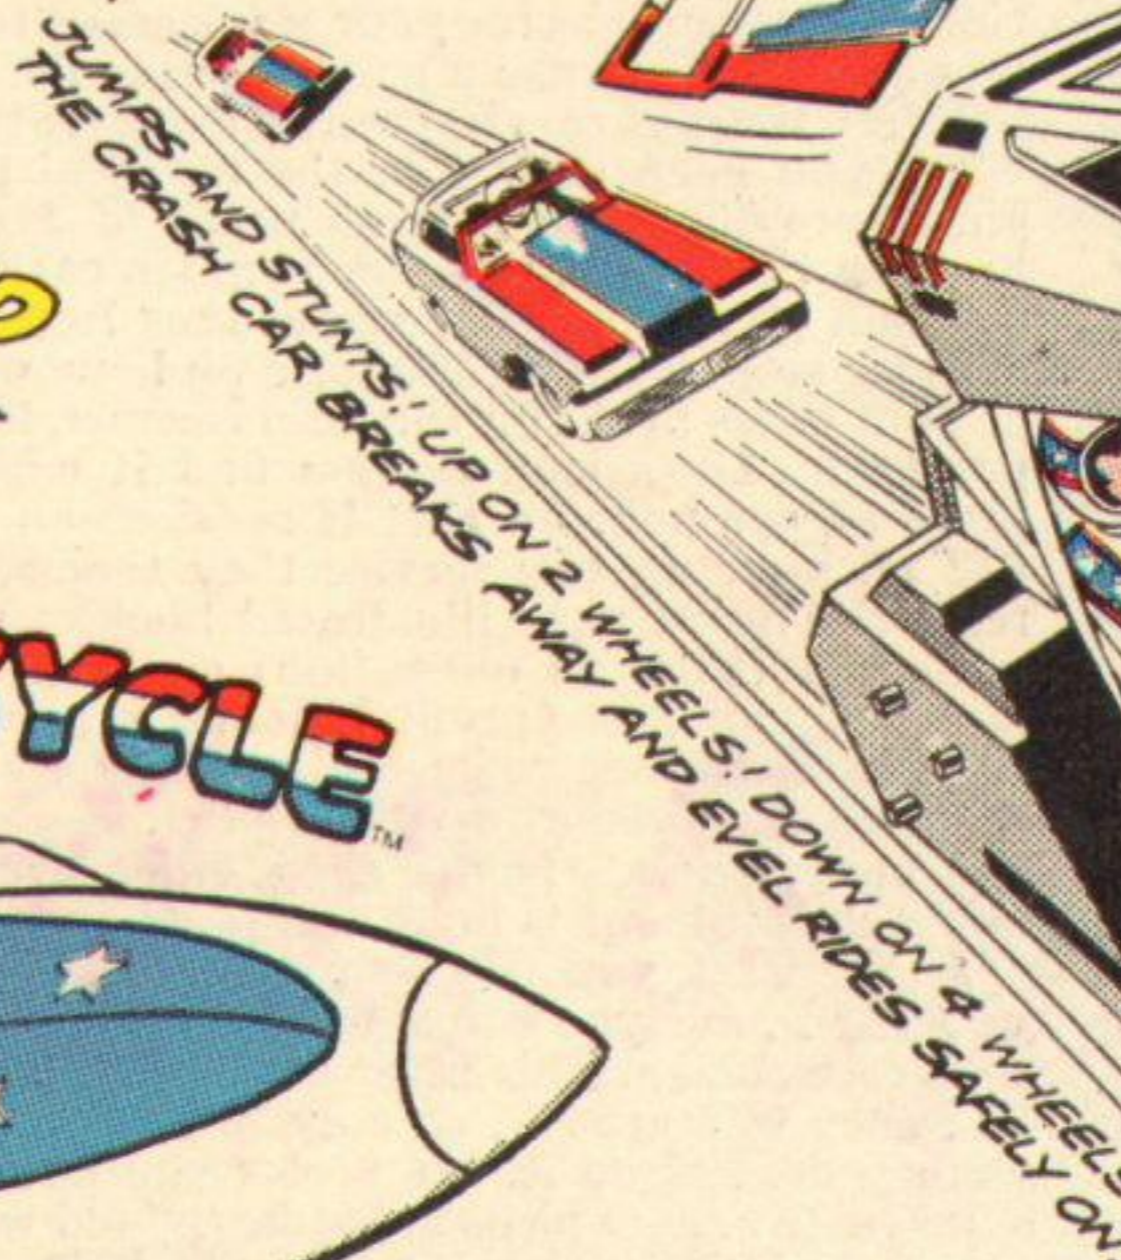

**STUNT STADIUM
CARRY CASE**

WATCH IN AMAZEMENT AS EVEL LIFTS HIMSELF OFF THE STUNT CYCLE USING THE INCREDIBLE "SKY HOOK"

AND SENDS HIS CYCLE **BURSTING** THROUGH THE STADIUM DOORS!

SCRAMBLE VAN

THRILL TO SOMERSAULTS AND JUMPS OVER THE EVEL KNEVEL SCRAMBLE VAN!

STUNT AND CRASH CAR

GYRO-POWERED ENERGIZER

STARTING POINT FOR ALL THE EXCITING EVEL KNEVEL STUNTS! INCLUDED WITH STUNT CYCLE®, SKY CYCLE AND STUNT AND CRASH CAR.

CANYON SKY CYCLE

SCREEEE

EVEL KNEVEL

COMPLETE WITH JET SIREN SOUND! THIS IS THE VEHICLE FOR THOSE DEATH-DEFYING STUNTS LIKE THE LEAP OVER SNAKE RIVER CANYON!