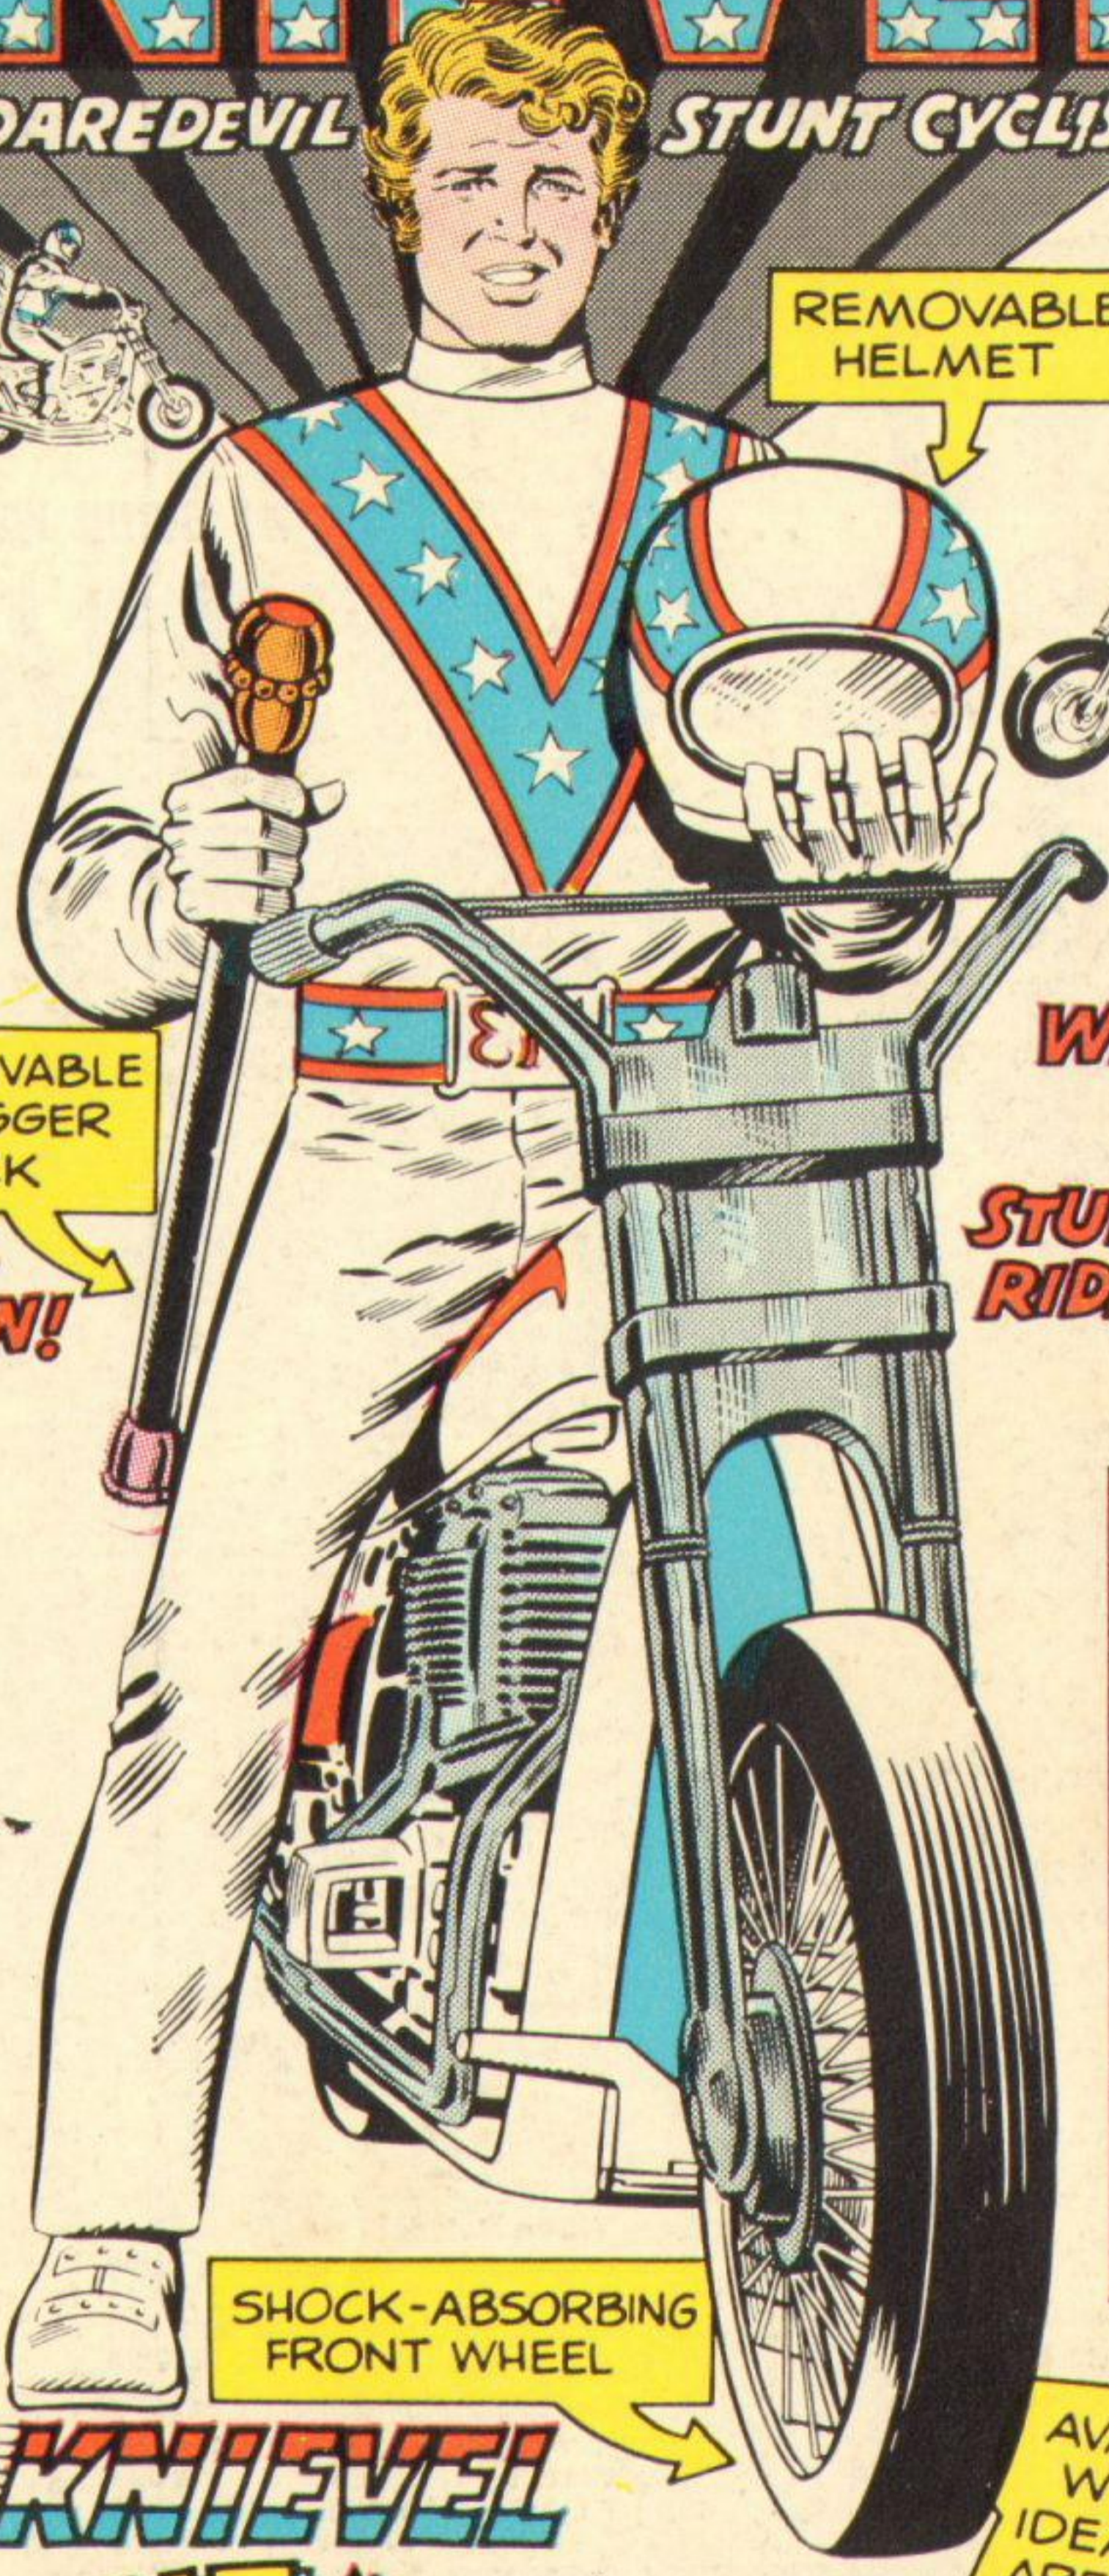

REMOVABLE
HELMET

SHOCK-ABSORBING
FRONT WHEEL