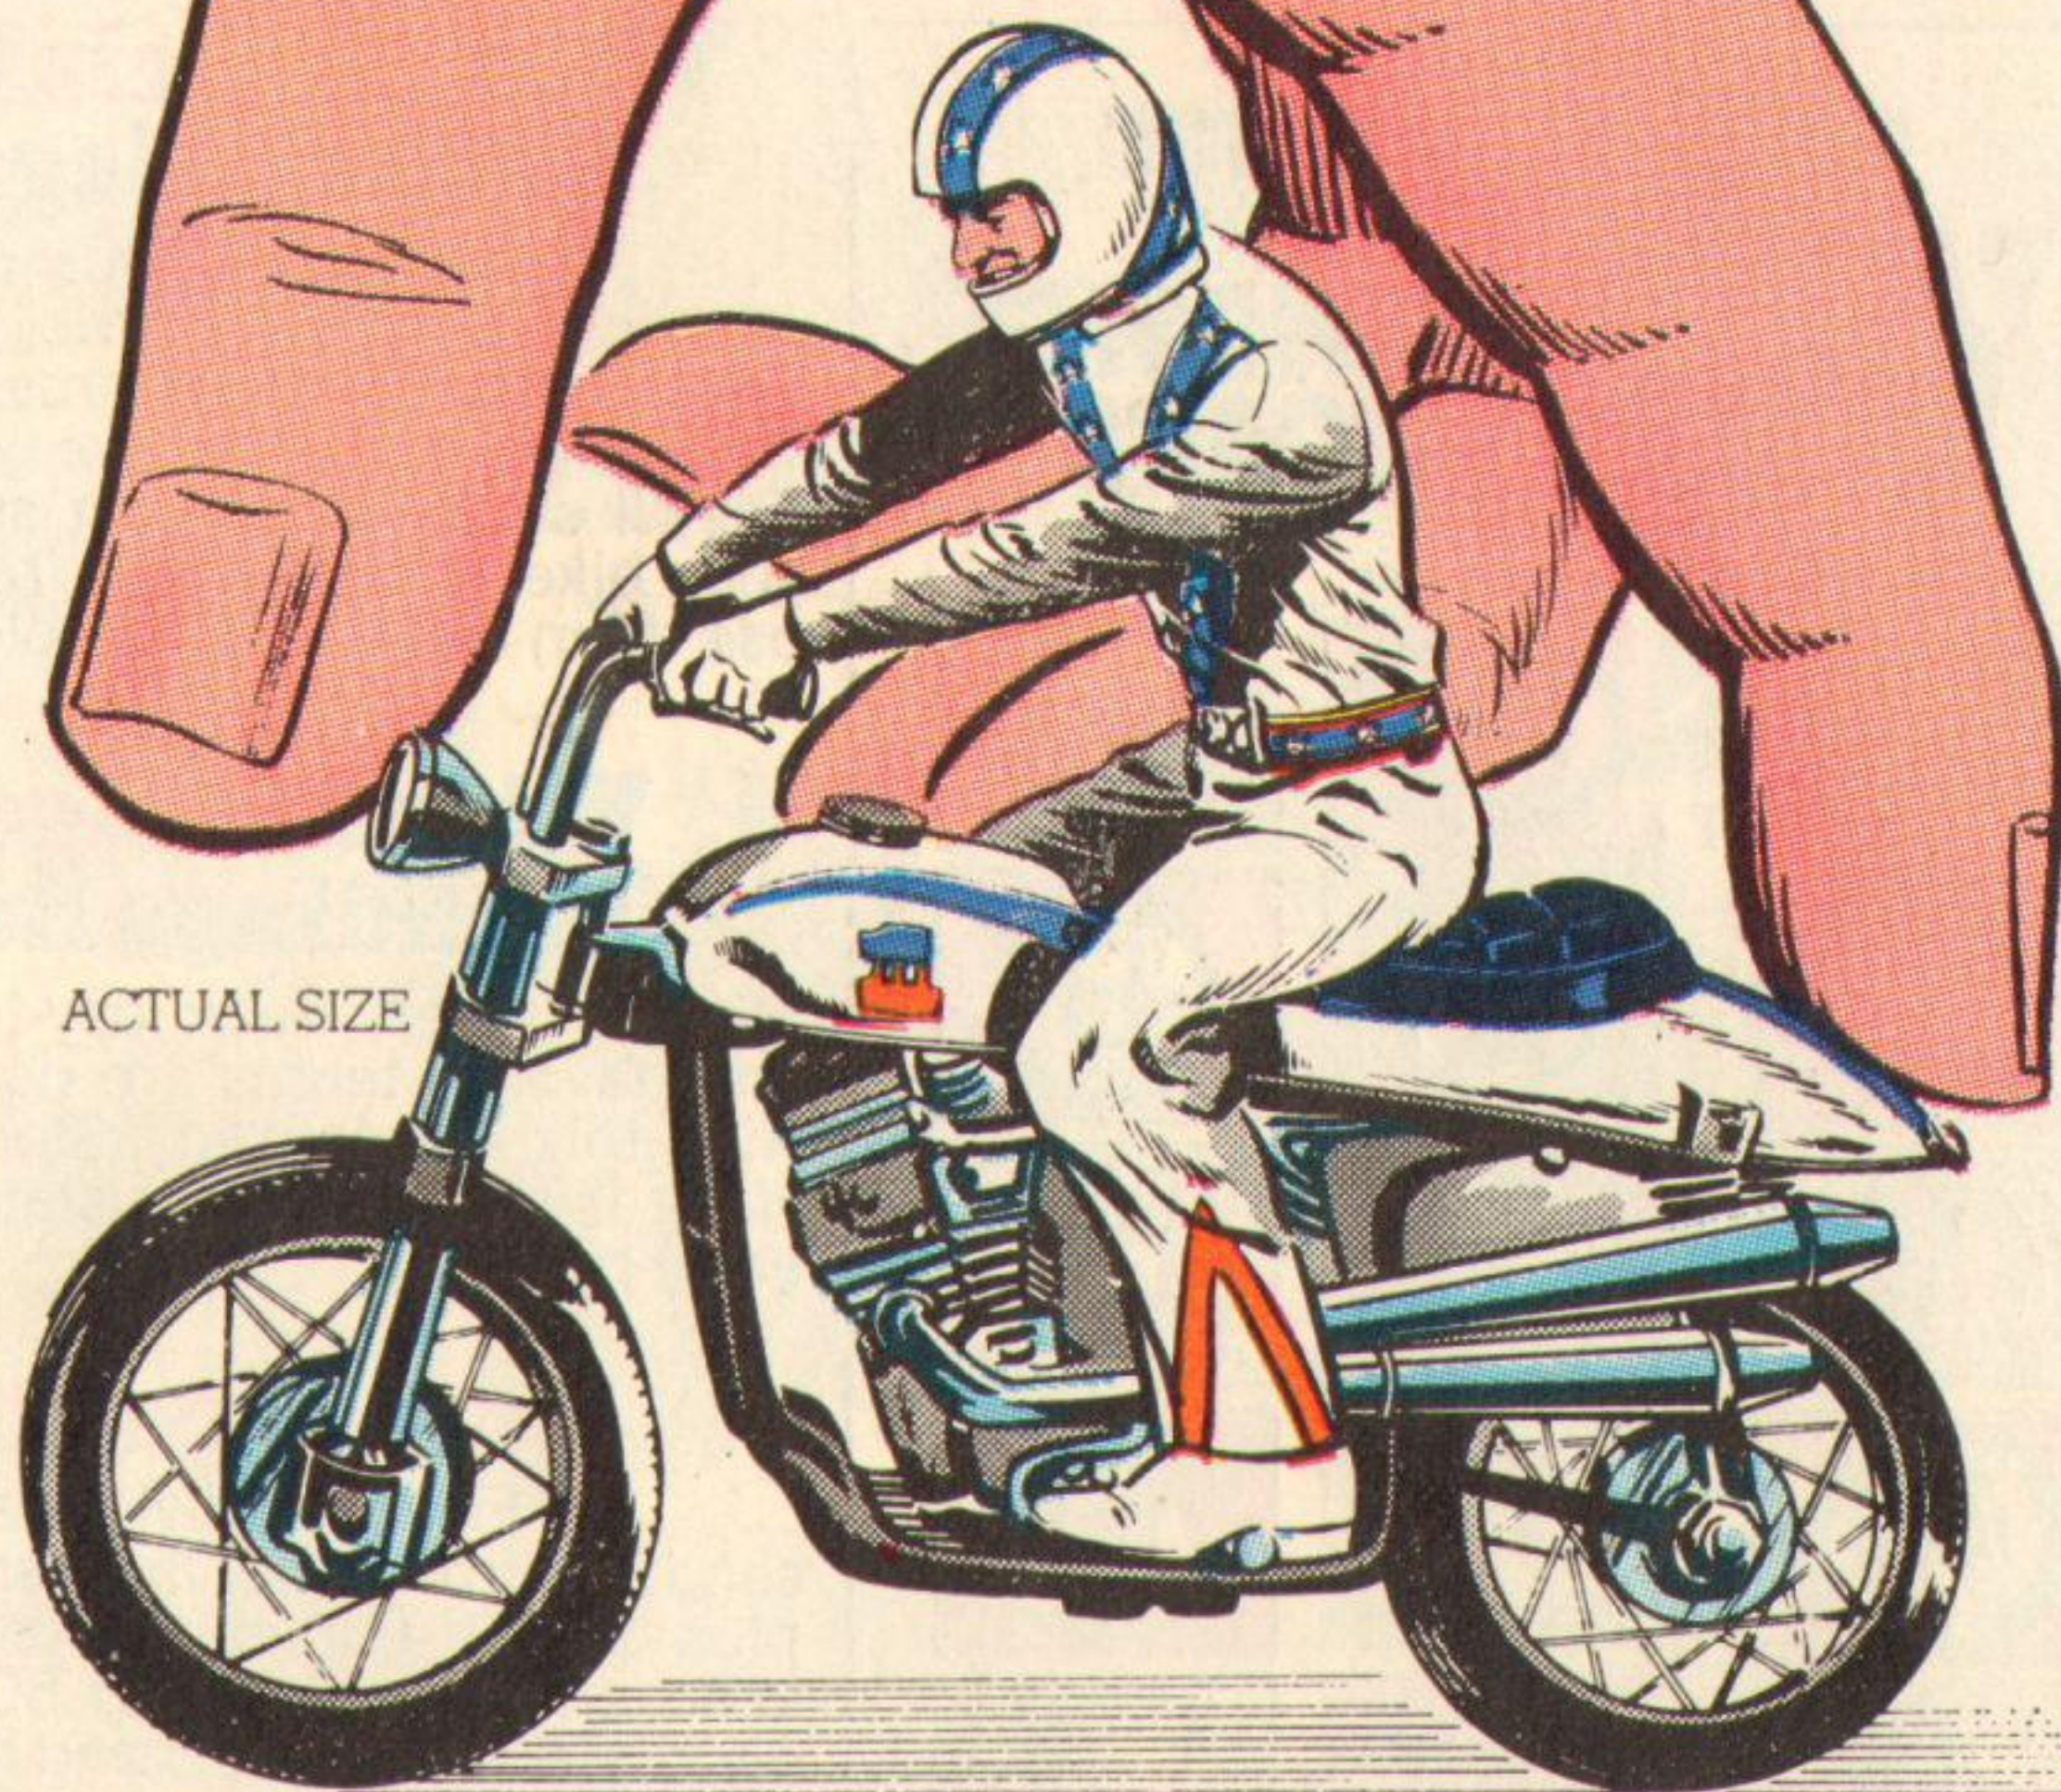

BIG ADVENTURES BEGIN WITH EVEL KNieVEL™ MINIATURES.

With the Evel Knievel Precision Miniatures the bigger the adventure the better, because each miniature is made of die-cast metal and high impact plastic. That's the kind that's rugged enough for play.

And whether your adventures take you to Snake River Canyon, over 14 buses or down the Indy speed strip, it's all part of the fun with the Evel Knievel Precision Miniatures.

There are six Evel Knievel Precision Miniatures and each one has remarkable detail, so you'll want to collect all six.