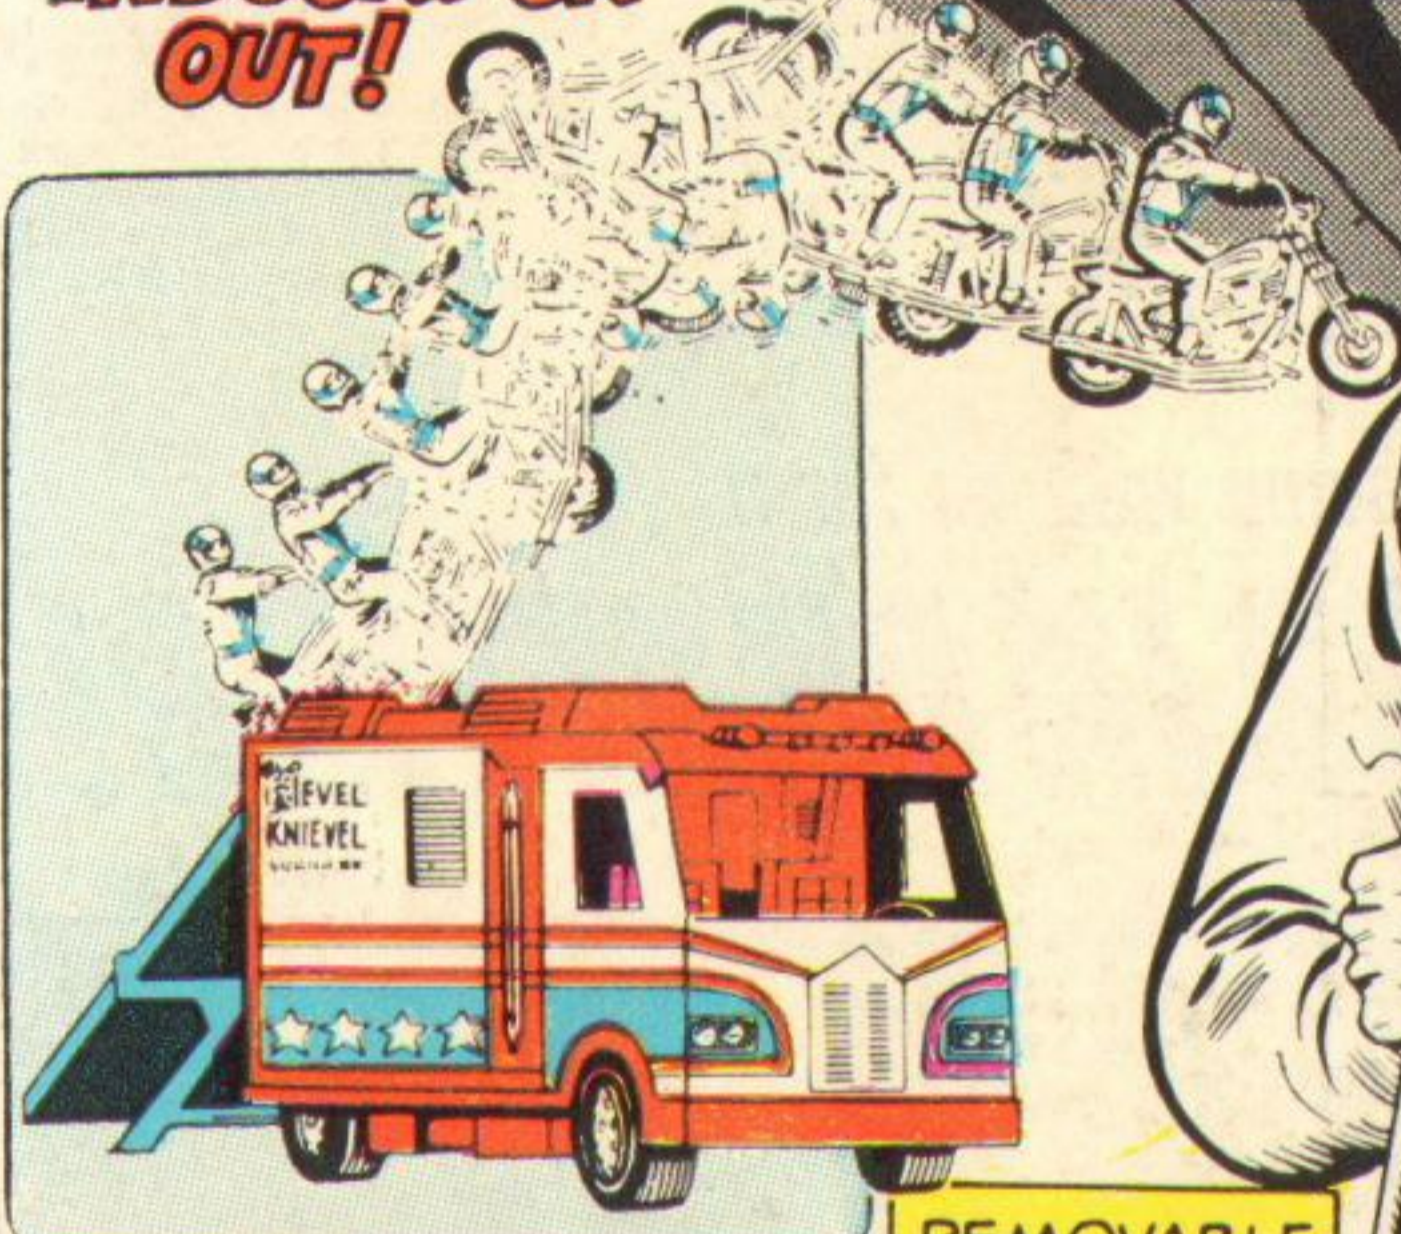

IDEAL PRESENTS
THE EXCITING
ADVENTURES OF

EVEL KNIEVEL

DAREDEVIL STUNT CYCLIST

EVEL KNIEVEL™
SCRAMBLE VAN™
COMPLETE WITH
RAMP, TRAILER,
LIVING QUARTERS
AND WORKSHOP WITH
SCALE TOOLS!

**THRILLING
WHEELIES
INDOORS OR
OUT!**

**BREATH-taking
SOMERSAULTS IN
MID-AIR OVER THE EVEL
KNIEVEL SCRAMBLE VAN!**

REMOVABLE
SWAGGER
STICK

**SENSATIONAL LEAPS OVER
YOUR NEIGHBORHOOD DITCH!**

REMOVABLE
HELMET

SHOCK-ABSORBING
FRONT WHEEL

**SPELLBINDING
HANDSTANDS
FROM ONE
ROOM TO
ANOTHER!**

AVAILABLE
WHERE
IDEAL TOYS
ARE SOLD!

SCRAMBLE VAN SOLD SEPARATELY
ADDITIONAL FIGURES SOLD SEPARATELY

IDEAL PRESENTS
THE CONTINUING
ADVENTURES OF

EVEL KNEVEL

© 1974, IDEAL TOY CORPORATION, 200 FIFTH AVENUE, NEW YORK, N.Y. 10010

**STUNT STADIUM
CARRY CASE**

WATCH IN AMAZEMENT AS EVEL LIFTS HIMSELF OFF THE STUNT CYCLE USING THE INCREDIBLE "SKY HOOK"

AND SENDS HIS CYCLE **BURSTING** THROUGH THE STADIUM DOORS!

SCRAMBLE VAN

THRILL TO SOMERSAULTS AND JUMPS OVER THE EVEL KNEVEL SCRAMBLE VAN!