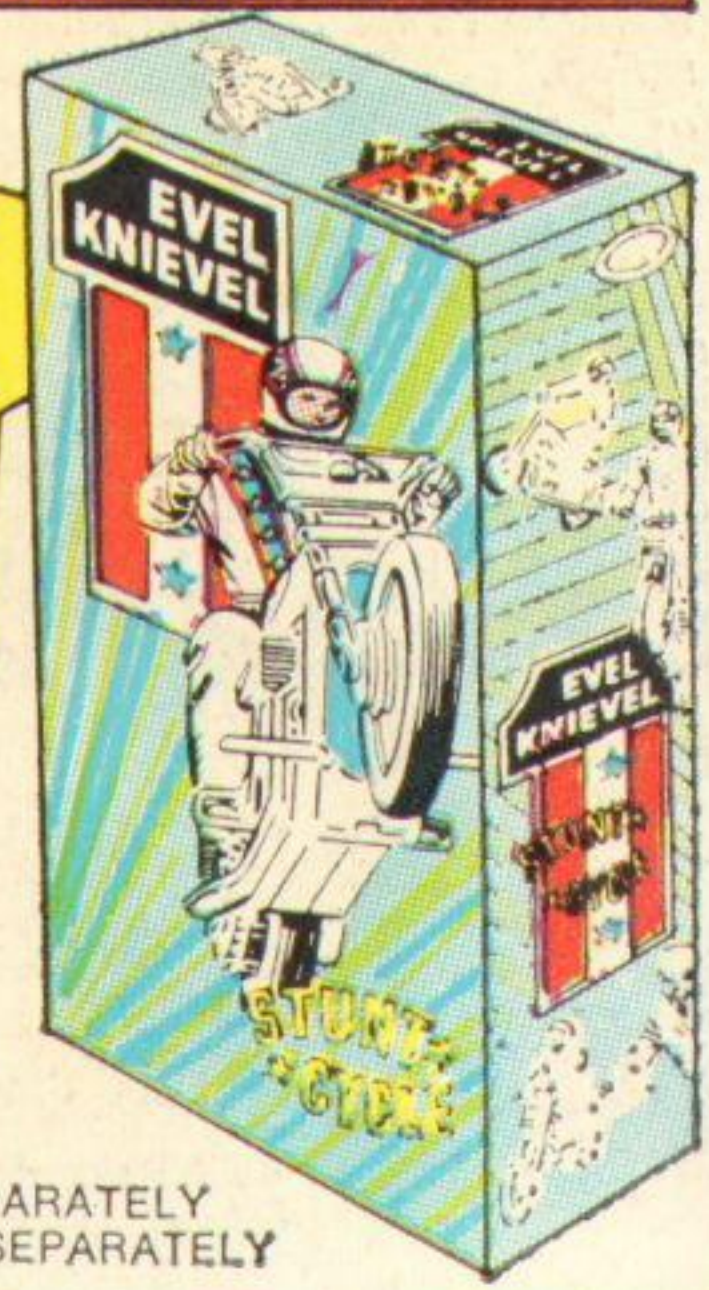

**ADD
MORE
EXCITEMENT**

**WITH 2
STUNT
RIDERS!**

**JUMPS YOUR SET OF
ENCYCLOPEDIAS VOLUMES
A THROUGH W!**

**EVEL KNIEVEL
AND HIS
STUNT
CYCLE**
SET COMES COMPLETE WITH
EVEL KNIEVEL FIGURE, STUNT
CYCLE & GYRO REV-BOOSTER

AVAILABLE
WHERE
IDEAL TOYS
ARE SOLD!

SCRAMBLE VAN SOLD SEPARATELY
ADDITIONAL FIGURES SOLD SEPARATELY

IDEAL PRESENTS
THE CONTINUING
ADVENTURES OF

EVEL KNEVEL

© 1974, IDEAL TOY CORPORATION, 200 FIFTH AVENUE, NEW YORK, N.Y. 10010