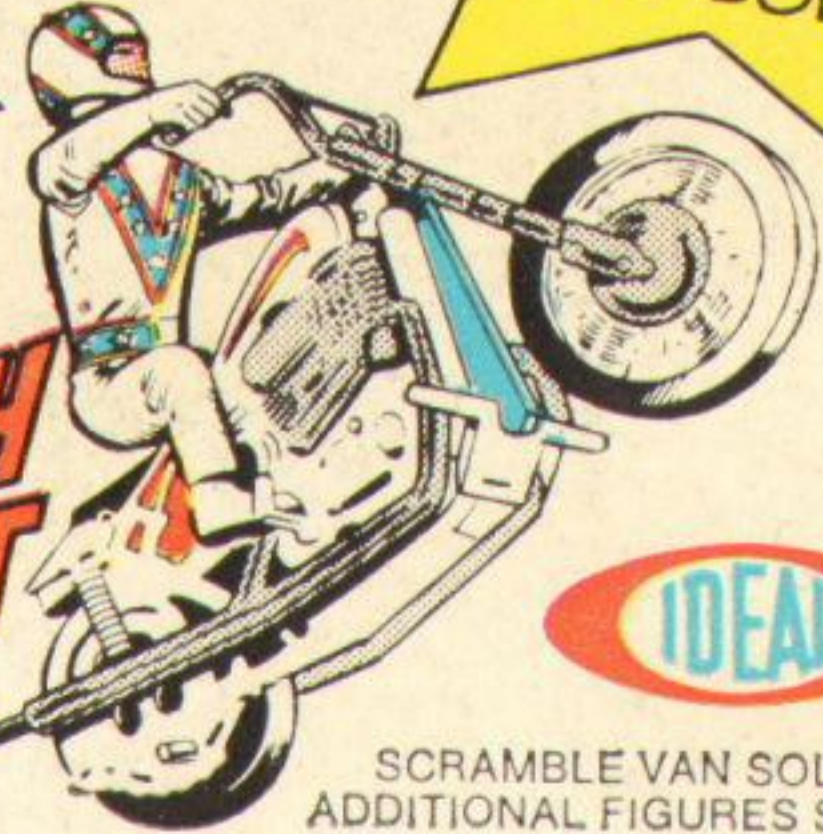

IDEAL PRESENTS
THE EXCITING
ADVENTURES OF

EVEL KNIEVEL

DAREDEVIL STUNT CYCLIST

EVEL KNIEVEL™
SCRAMBLE VAN™
COMPLETE WITH
RAMP, TRAILER,
LIVING QUARTERS
AND WORKSHOP WITH
SCALE TOOLS!

**THRILLING
WHEELIES
INDOORS OR
OUT!**

**ADD
MORE
EXCITEMENT**

**WITH 2
STUNT
RIDERS!**

**JUMPS YOUR SET OF
ENCYCLOPEDIAS VOLUMES
A THROUGH W!**

**EVEL KNIEVEL
AND HIS
STUNT
CYCLE**
SET COMES COMPLETE WITH
EVEL KNIEVEL FIGURE, STUNT
CYCLE & GYRO REV-BOOSTER

AVAILABLE
WHERE
IDEAL TOYS
ARE SOLD!

SCRAMBLE VAN SOLD SEPARATELY
ADDITIONAL FIGURES SOLD SEPARATELY

IDEAL PRESENTS
THE CONTINUING
ADVENTURES OF

EVEL KNEVEL

© 1974, IDEAL TOY CORPORATION, 200 FIFTH AVENUE, NEW YORK, N.Y. 10010

**STUNT STADIUM
CARRY CASE**

WATCH IN AMAZEMENT AS EVEL LIFTS HIMSELF OFF THE STUNT CYCLE USING THE INCREDIBLE "SKY HOOK"

AND SENDS HIS CYCLE **BURSTING** THROUGH THE STADIUM DOORS!

SCRAMBLE VAN

THRILL TO SOMERSAULTS AND JUMPS OVER THE EVEL KNEVEL SCRAMBLE VAN!