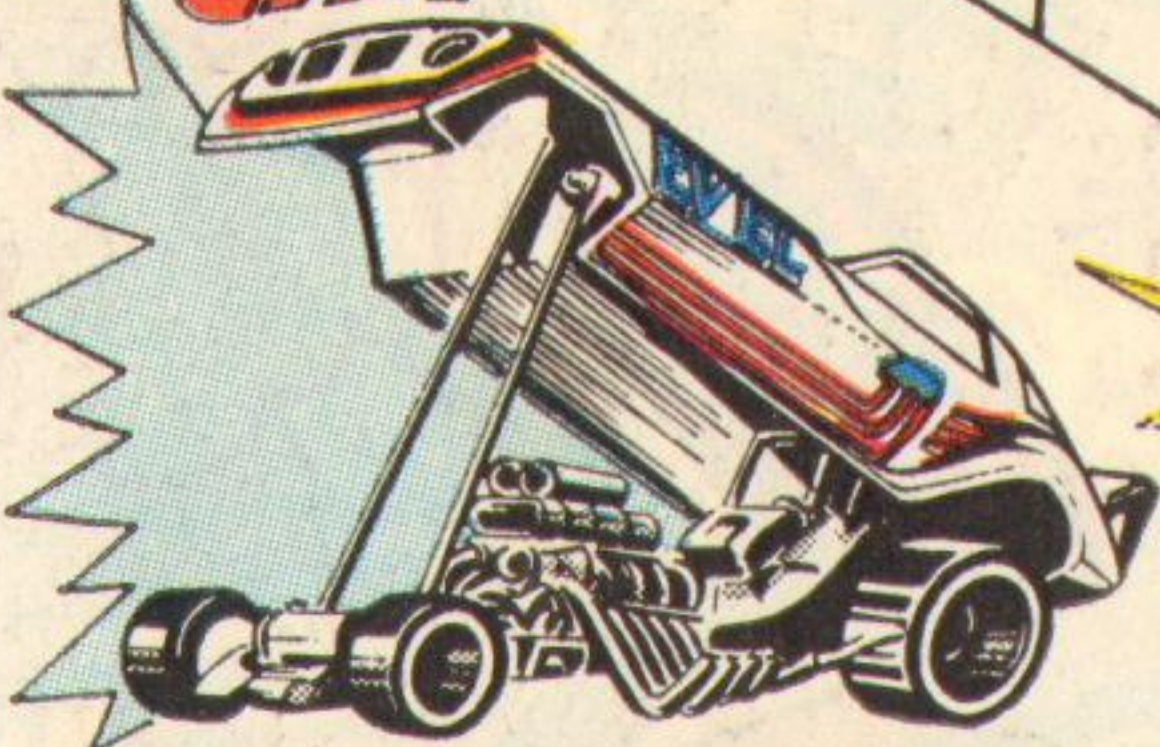

IT'S A MEAN MACHINE WITH POWER
TO BURN, JUST SHUT THE HOOD, YOU'RE
READY TO BREAK THE SPEEDWAY RECORD!

**CANYON
SKY CYCLE™**

WILL THE "KING OF THE STUNTMEN"
JUMP SNAKE RIVER CANYON?
EVEL AND THE **CANYON SKY CYCLE**
ARE READY....3....2....1...